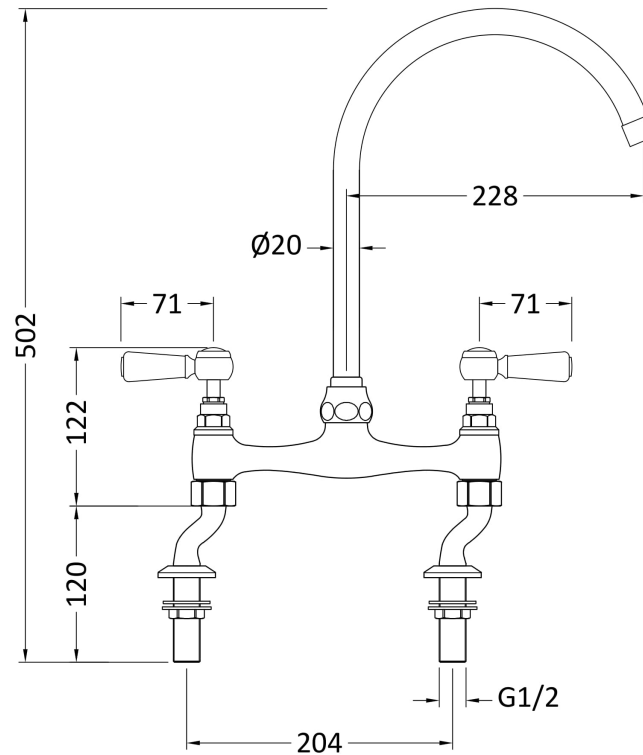

Sales Code: KB317

Description: Bridge Sink Mixer With Topaz Lever

Product Dimensions

Height (mm):	385
Width (mm):	210
Depth (mm):	225
Length (mm):	
Nett Weight (kg):	2.4

Packaging Dimensions

Height (mm):	360
Width (mm):	260
Depth (mm):	55
Gross Weight (kg):	2.4

Packaging Data

Box Colour:	Not Applicable
Box Qty:	1
Label Size:	100 x 50
Label Colour:	Not Applicable
Label Qty:	0

Outer Box Dimensions (If Applicable)

Height (mm):	
Width (mm):	
Depth (mm):	
Length (mm):	
Gross Weight (kg):	
Barcode:	5055275869925

Product Details

Country of Origin:	China
Fitting Instruction:	Yes
Product Material:	Brass
Control Type:	Manual
Waste Included:	Waste Not Included
Waste Type:	Not Applicable
WRAS Approval:	Approval No:
Valve/Cartridge Type:	1/4 Turn Ceramic Disc
Colour/Finish:	Chrome
Mount Type:	Deck
Operating Pressure (bar):	0.1

Flow Rates: (Litres Per Min) 0.1 bar: 0.5 bar: 1 bar: 2 bar: 3 bar:

Pipe Size:

Pipe Centres: N/A