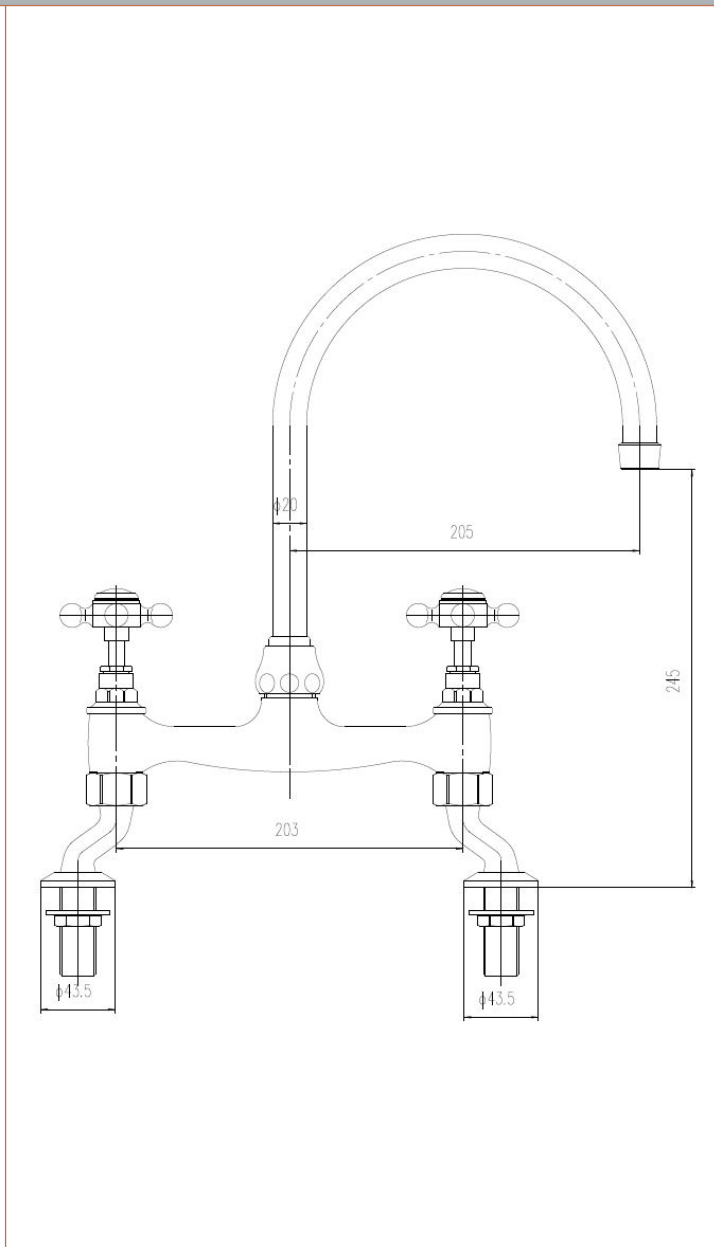

Sales Code: KB306

Description: Bridge Sink Mixer

Product Dimensions

Height (mm):	385
Width (mm):	210
Depth (mm):	225
Length (mm):	
Nett Weight (kg):	2.41

Packaging Dimensions

Height (mm):	55
Width (mm):	260
Depth (mm):	360
Gross Weight (kg):	2.41

Packaging Data

Box Colour:	
Box Qty:	
Label Size:	x
Label Colour:	White Label
Label Qty:	

Outer Box Dimensions (If Applicable)

Height (mm):	
Width (mm):	
Depth (mm):	
Length (mm):	
Gross Weight (kg):	
Barcode:	5055146106937

Product Details

Country of Origin:	China
Fitting Instruction:	Yes
Product Material:	Brass
Control Type:	Manual
Waste Included:	Waste Not Included
Waste Type:	Not Applicable
WRAS Approval:	Approval No:
Valve/Cartridge Type:	1/4 Turn Ceramic Disc
Colour/Finish:	Chrome
Mount Type:	Deck
Operating Pressure (bar):	0.2

Flow Rates: (Litres Per Min) 0.1 bar: 0.5 bar: 1 bar: 2 bar: 3 bar:

Pipe Size:

Pipe Centres: