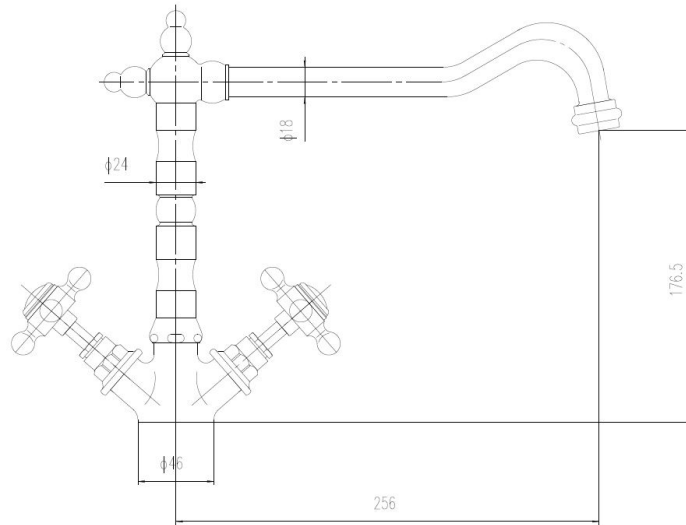

### Product Dimensions

|                   |     |
|-------------------|-----|
| Height (mm):      | 250 |
| Width (mm):       | 220 |
| Depth (mm):       | 256 |
| Length (mm):      |     |
| Nett Weight (kg): | 1   |

### Packaging Dimensions

|                    |      |
|--------------------|------|
| Height (mm):       | 415  |
| Width (mm):        | 400  |
| Depth (mm):        | 320  |
| Gross Weight (kg): | 1.15 |

### Outer Box Dimensions (If Applicable)

|                    |               |
|--------------------|---------------|
| Height (mm):       |               |
| Width (mm):        |               |
| Depth (mm):        |               |
| Length (mm):       |               |
| Gross Weight (kg): |               |
| Barcode:           | 5055146108375 |

### Product Details

|                           |                       |
|---------------------------|-----------------------|
| Country of Origin:        | China                 |
| Fitting Instruction:      | Yes                   |
| Product Material:         | Brass                 |
| Control Type:             | Manual                |
| Waste Included:           | Waste Not Included    |
| Waste Type:               |                       |
| WRAS Approval:            | Approval No:          |
| Valve/Cartridge Type:     | 1/4 Turn Ceramic Disc |
| Colour/Finish:            | Chrome                |
| Mount Type:               | Deck                  |
| Operating Pressure (bar): | 0.1                   |