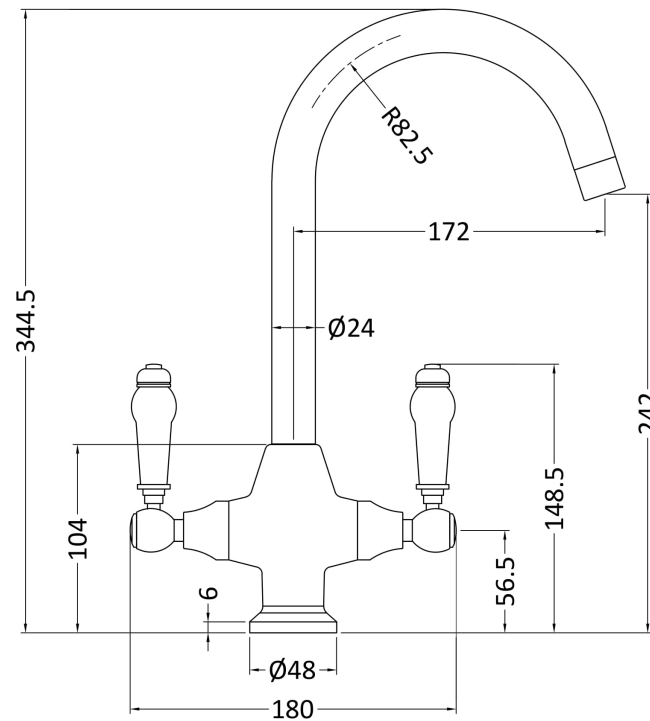

### Product Dimensions

Height (mm):	345
Width (mm):	180
Depth (mm):	184
Length (mm):	
Nett Weight (kg):	2

### Packaging Dimensions

Height (mm):	55
Width (mm):	260
Depth (mm):	360
Gross Weight (kg):	2

### Outer Box Dimensions (If Applicable)

Height (mm):	380
Width (mm):	415
Depth (mm):	270
Length (mm):	
Gross Weight (kg):	
Barcode:	5055146106791

Flow Rates: (Litres Per Min)	0.1 bar: 6	0.5 bar: 18	1 bar: 25	2 bar: 35	3 bar: 45
Pipe Size:	15 mm (1/2" Bsp)				
Pipe Centres:	N/A				