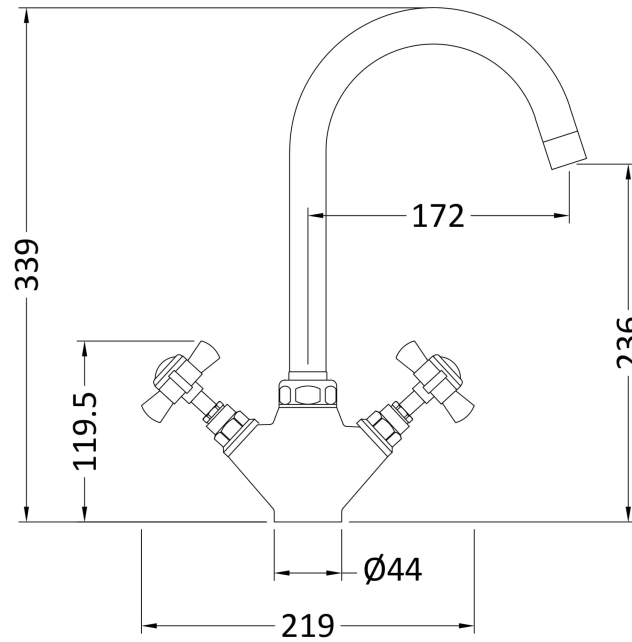

Sales Code: KB303

Description: Mono Sink Mixer

Product Dimensions

Height (mm):	339
Width (mm):	219
Depth (mm):	220
Length (mm):	
Nett Weight (kg):	2

Packaging Dimensions

Height (mm):	55
Width (mm):	260
Depth (mm):	360
Gross Weight (kg):	2

Packaging Data

Box Colour:	White Cardboard Box
Box Qty:	1
Label Size:	100 x 50
Label Colour:	White Label
Label Qty:	2

Outer Box Dimensions (If Applicable)

Height (mm):	
Width (mm):	
Depth (mm):	
Length (mm):	
Gross Weight (kg):	
Barcode:	5055146106425

Product Details

Country of Origin:	China
Fitting Instruction:	Yes
Product Material:	Brass
Control Type:	Manual
Waste Included:	Waste Not Included
Waste Type:	Not Applicable
WRAS Approval: No	Approval No: N/A
Valve/Cartridge Type:	1/4 Turn Ceramic Disc
Colour/Finish:	Chrome
Mount Type:	Deck
Operating Pressure (bar):	0.2
Flow Rates: (Litres Per Min)	0.1 bar: 7 0.5 bar: 21 1 bar: 28 2 bar: 38 3 bar: 0
Pipe Size:	
Pipe Centres:	N/A