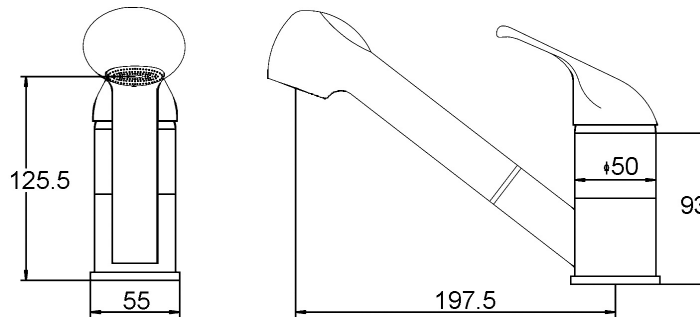

Sales Code: KA307

Description: Eon Mono Sink Mixer W/ Pull Out Rinser

Product Dimensions

Height (mm):	174
Width (mm):	52
Depth (mm):	246
Length (mm):	
Nett Weight (kg):	1.8

Packaging Dimensions

Height (mm):	655
Width (mm):	335
Depth (mm):	470
Gross Weight (kg):	1.95

Packaging Data

Box Colour:	White Cardboard Box
Box Qty:	1
Label Size:	100 x 50
Label Colour:	White Label
Label Qty:	2

Outer Box Dimensions (If Applicable)

Height (mm):	320
Width (mm):	380
Depth (mm):	360
Length (mm):	
Gross Weight (kg):	17
Barcode:	5055146124290

Product Details

Country of Origin:	China
Fitting Instruction:	Yes
Product Material:	Brass
Control Type:	Manual
Waste Included:	Waste Not Included
Waste Type:	Not Applicable
WRAS Approval: No	Approval No: N/A
Valve/Cartridge Type:	Single Lever Cartridge
Colour/Finish:	Chrome
Mount Type:	Deck
Operating Pressure (bar):	0.1
Flow Rates: (Litres Per Min)	0.1 bar: 2 0.5 bar: 4 1 bar: 6 2 bar: 8 3 bar: 10
Pipe Size:	15 mm (1/2" Bsp)
Pipe Centres:	N/A