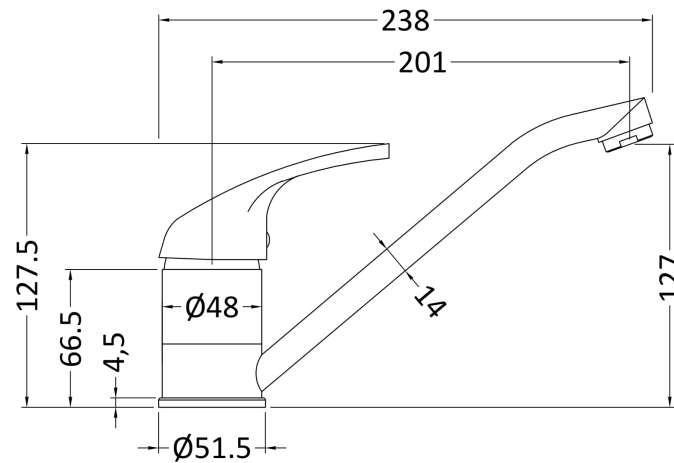

**Sales Code:** KA306

**Description:** Eon Mono Sink Mixer With Swivel Spout

**Product Dimensions**

Height (mm):	127
Width (mm):	52
Depth (mm):	227
Length (mm):	
Nett Weight (kg):	0.7

**Packaging Dimensions**

Height (mm):	310
Width (mm):	275
Depth (mm):	345
Gross Weight (kg):	0.85

**Packaging Data**

Box Colour:	White Cardboard Box
Box Qty:	1
Label Size:	100 x 50
Label Colour:	White Label
Label Qty:	2

**Outer Box Dimensions (If Applicable)**

Height (mm):	275
Width (mm):	310
Depth (mm):	345
Length (mm):	
Gross Weight (kg):	11
Barcode:	5055146106258

**Product Details**

Country of Origin:	China
Fitting Instruction:	Yes
Product Material:	Brass
Control Type:	Manual
Waste Included:	Waste Not Included
Waste Type:	Not Applicable
WRAS Approval:	No
Approval No:	N/A
Valve/Cartridge Type:	Single Lever Cartridge
Colour/Finish:	Chrome
Mount Type:	Deck
Operating Pressure (bar):	0.1

Flow Rates: (Litres Per Min) 0.1 bar: 2 0.5 bar: 6 1 bar: 10 2 bar: 13 3 bar: 16

Pipe Size: 15 mm (1/2" Bsp)

Pipe Centres: N/A