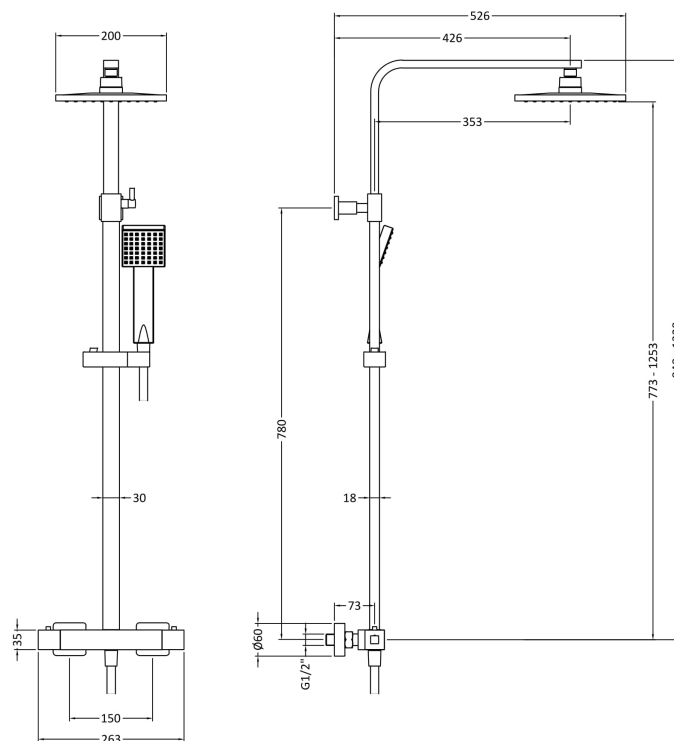

Sales Code: JTY486

Description: Square Thermostatic Bar Valve & Kit

### Product Dimensions

Length (mm):	
Width (mm):	200
Height (mm):	1200
Depth (mm):	465
Nett Weight (kg):	4.9

### Packaging Dimensions

Length (mm):	100
Width (mm):	415
Height (mm):	
Gross Weight (kg):	4.9

### Product Details

Country of Origin:	China
Fitting Instruction:	No
Product Material:	Brass/ABS
Mount Type:	Wall, Surface
Outlet Elbow Supplied:	No
Easy Clean:	Yes
Head Included:	Yes
Handset Included:	Yes
Body Jets Included:	No
No of Body Jets:	Not Applicable
Operating Pressure (bar):	0.5
Valve/Cartridge Type:	1/4 Turn Ceramic Disc
Flow Rates (L/min):	0.1 bar: N/A 0.5 bar: 3 1 bar: 5 2 bar: 9 3 bar: 12
TMV2 Approved:	No Approval No: N/A
TMV3 Approved:	No Approval No: N/A
WRAS Approved:	No Approval No: N/A
Head Function:	Single
Handset Function:	Single Setting
Body Jet Info:	Not Applicable
Pipe Size:	15 mm (1/2" Bsp)
Pipe Centres:	150 mm
Colour/Finish:	Matt Black
Hose Included:	Yes
No. of Outlets:	2