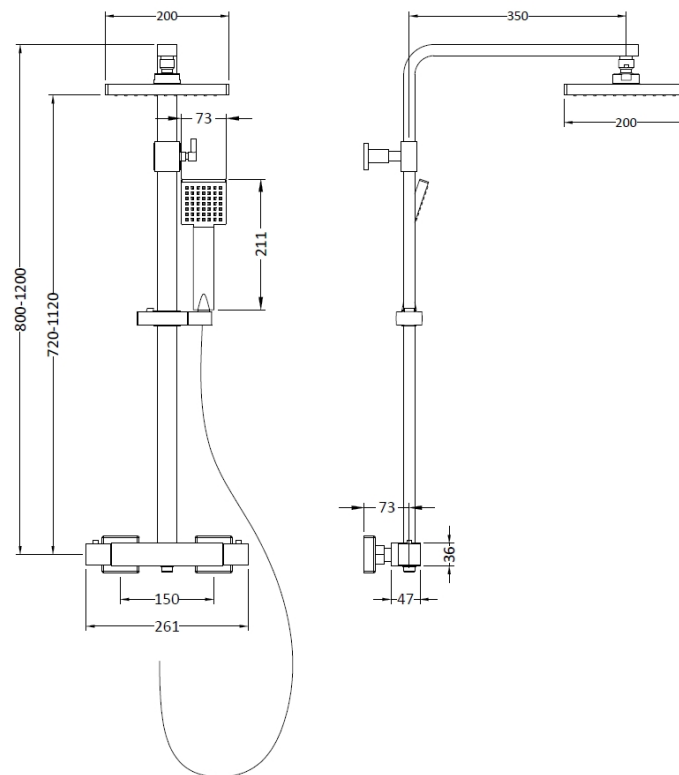

Sales Code: JTY386

Description: Square Thermostatic Bar Valve & Kit

Product Dimensions

Length (mm):	
Width (mm):	200
Height (mm):	1200
Depth (mm):	465
Nett Weight (kg):	4.9

Packaging Dimensions

Length (mm):	100
Width (mm):	415
Height (mm):	
Gross Weight (kg):	4.9

Packaging Data

Box Colour:	White Cardboard Box
Box Qty:	1
Label Size:	100 x 50
Label Colour:	White Label
Label Qty:	2

Outer Box Dimensions (If Applicable)

Length (mm):	
Width (mm):	
Height (mm):	
Depth (mm):	
Gross Weight (kg):	15
Barcode:	5055369076888

Product Details

Country of Origin:	China
Fitting Instruction:	Yes
Product Material:	Brass/ABS
Mount Type:	Wall, Surface
Outlet Elbow Supplied:	No
Easy Clean:	Yes
Head Included:	Yes
Handset Included:	Yes
Body Jets Included:	No
No of Body Jets:	Not Applicable
Operating Pressure (bar):	0.5
Valve/Cartridge Type:	1/4 Turn Ceramic Disc
Flow Rates (L/min):	0.1 bar: N/A 0.5 bar: 3 1 bar: 5 2 bar: 9 3 bar: 12
TMV2 Approved:	No Approval No: N/A
TMV3 Approved:	No Approval No: N/A
WRAS Approved:	No Approval No: N/A
Head Function:	Single
Handset Function:	Single Setting
Body Jet Info:	Not Applicable
Pipe Size:	15 mm (1/2" Bsp)
Pipe Centres:	150 mm
Colour/Finish:	Chrome
Hose Included:	Yes
No. of Outlets:	2