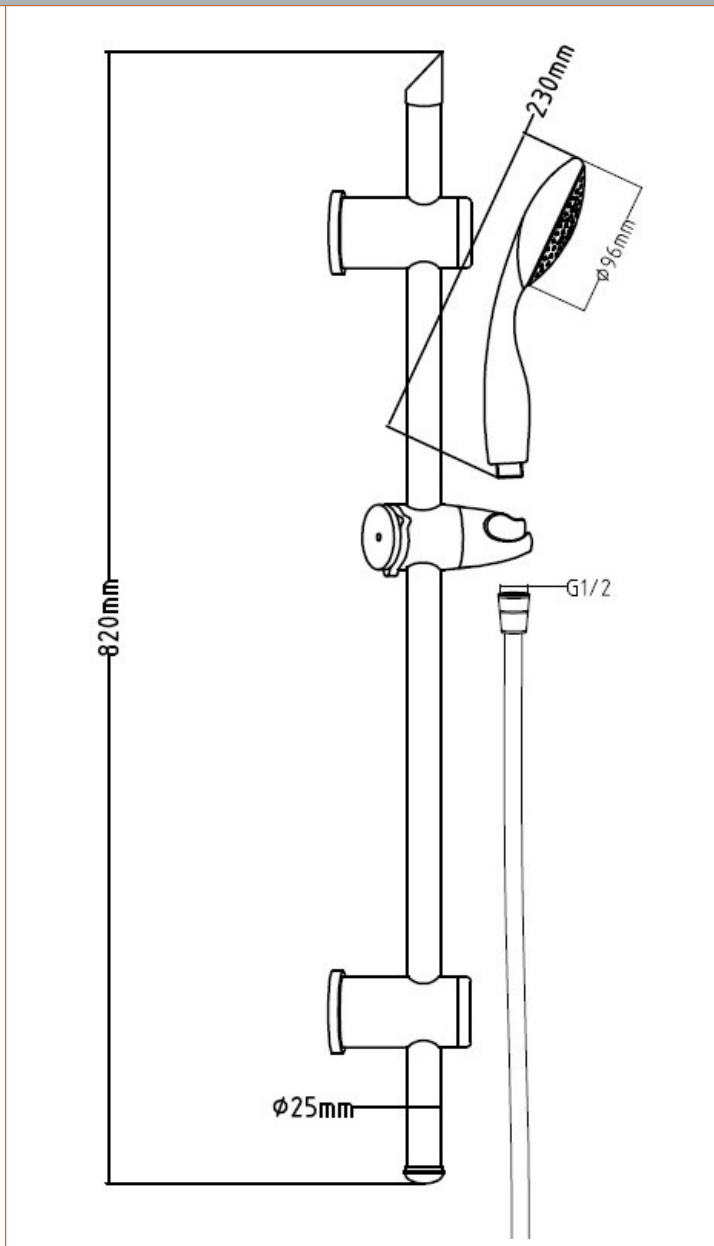

Sales Code: JTY035

Description: Water Saving Shower Kit

Product Dimensions

Length (mm):	
Width (mm):	96
Height (mm):	820
Depth (mm):	
Nett Weight (kg):	1.42

Packaging Dimensions

Length (mm):	790
Width (mm):	160
Height (mm):	
Gross Weight (kg):	1.42

Packaging Data

Box Colour:	White Cardboard Box
Box Qty:	1
Label Size:	100 x 50
Label Colour:	White Label
Label Qty:	2

Outer Box Dimensions (If Applicable)

Length (mm):	
Width (mm):	1090
Height (mm):	350
Depth (mm):	430
Gross Weight (kg):	21
Barcode:	5055369044313

Product Details

Country of Origin:	United Kingdom
Fitting Instruction:	No
Product Material:	Brass/ABS
Mount Type:	Surface, Wall
Outlet Elbow Supplied:	Yes
Easy Clean:	Yes
Head Included:	No
Handset Included:	Yes
Body Jets Included:	No
No of Body Jets:	Not Applicable
Operating Pressure (bar):	0.5
Valve/Cartridge Type:	Not Applicable
Flow Rates (L/min):	0.1 bar: N/A 0.5 bar: N/A 1 bar: N/A 2 bar: N/A 3 bar: N/A
TMV2 Approved:	No Approval No: N/A
TMV3 Approved:	No Approval No: N/A
WRAS Approved:	No Approval No: N/A
Head Function:	Not Applicable
Handset Function:	Single Setting
Body Jet Info:	Not Applicable
Pipe Size:	15 mm (1/2" Bsp)
Pipe Centres:	N/A
Colour/Finish:	Chrome
Hose Included:	Yes
No. of Outlets:	1