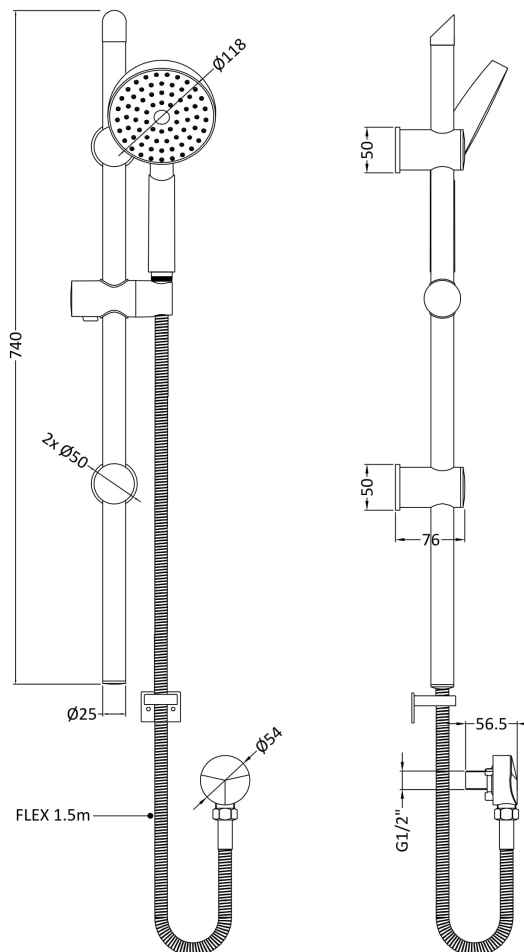

Sales Code: JTY004

Description: Slider Rail Kit

Product Dimensions

Length (mm):	
Width (mm):	96
Height (mm):	740
Depth (mm):	76
Nett Weight (kg):	1.19

Packaging Dimensions

Length (mm):	790
Width (mm):	160
Height (mm):	
Gross Weight (kg):	1.19

Packaging Data

Box Colour:	White Cardboard Box
Box Qty:	1
Label Size:	100 x 50
Label Colour:	White Label
Label Qty:	2

Outer Box Dimensions (If Applicable)

Length (mm):	
Width (mm):	430
Height (mm):	340
Depth (mm):	800
Gross Weight (kg):	18
Barcode:	5055146163961

Product Details

Country of Origin:	China
Fitting Instruction:	No
Product Material:	Brass/ABS
Mount Type:	Surface, Wall
Outlet Elbow Supplied:	Yes
Easy Clean:	Yes
Head Included:	No
Handset Included:	Yes
Body Jets Included:	No
No of Body Jets:	Not Applicable
Operating Pressure (bar):	0.5
Valve/Cartridge Type:	Not Applicable
Flow Rates (L/min):	0.1 bar: N/A 0.5 bar: N/A 1 bar: N/A 2 bar: N/A 3 bar: N/A
TMV2 Approved:	No Approval No: N/A
TMV3 Approved:	No Approval No: N/A
WRAS Approved:	No Approval No: N/A
Head Function:	Not Applicable
Handset Function:	Single Setting
Body Jet Info:	Not Applicable
Pipe Size:	15 mm (1/2" Bsp)
Pipe Centres:	N/A
Colour/Finish:	Chrome
Hose Included:	Yes
No. of Outlets:	1