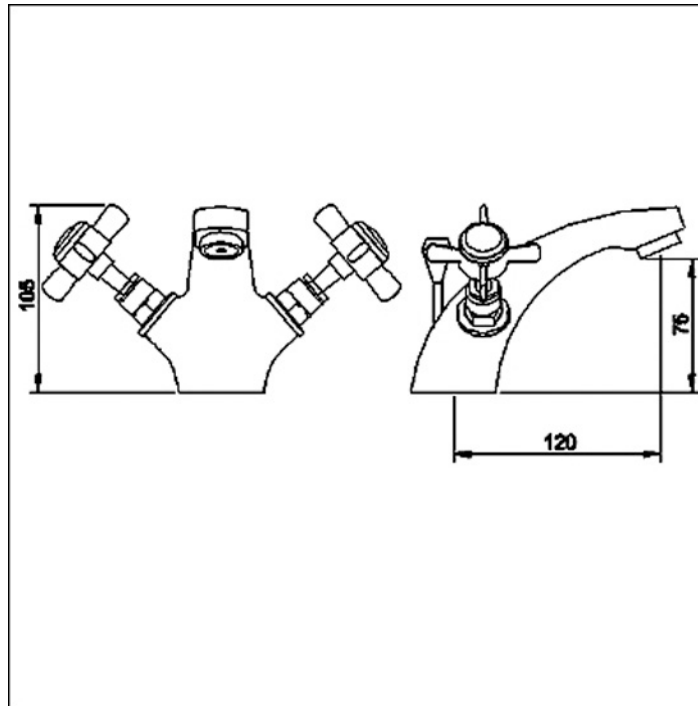

Sales Code: I345X

Description: Mono Basin Mixer With Pop-Up Waste

Product Dimensions

Height (mm):	105
Width (mm):	50
Depth (mm):	155
Length (mm):	
Nett Weight (kg):	1.45

Packaging Dimensions

Height (mm):	85
Width (mm):	170
Depth (mm):	200
Gross Weight (kg):	1.64

Packaging Data

Box Colour:	White Cardboard Box
Box Qty:	1
Label Size:	100 x 50
Label Colour:	White Label
Label Qty:	2

Outer Box Dimensions (If Applicable)

Height (mm):	
Width (mm):	
Depth (mm):	
Length (mm):	
Gross Weight (kg):	12
Barcode:	5055146102403

Product Details

Country of Origin:	China
Fitting Instruction:	Yes
Product Material:	Brass
Control Type:	Manual
Waste Included:	Waste Included
Waste Type:	Pop-Up
WRAS Approval: No	Approval No: N/A
Valve/Cartridge Type:	Screw Down
Colour/Finish:	Chrome
Mount Type:	Deck
Operating Pressure (bar):	0.1
Flow Rates: (Litres Per Min)	0.1 bar: 4.2 0.5 bar: 11.7 1 bar: 16.8 2 bar: 24.2 3 bar: 30
Pipe Size:	15 mm (1/2" Bsp)
Pipe Centres:	N/A