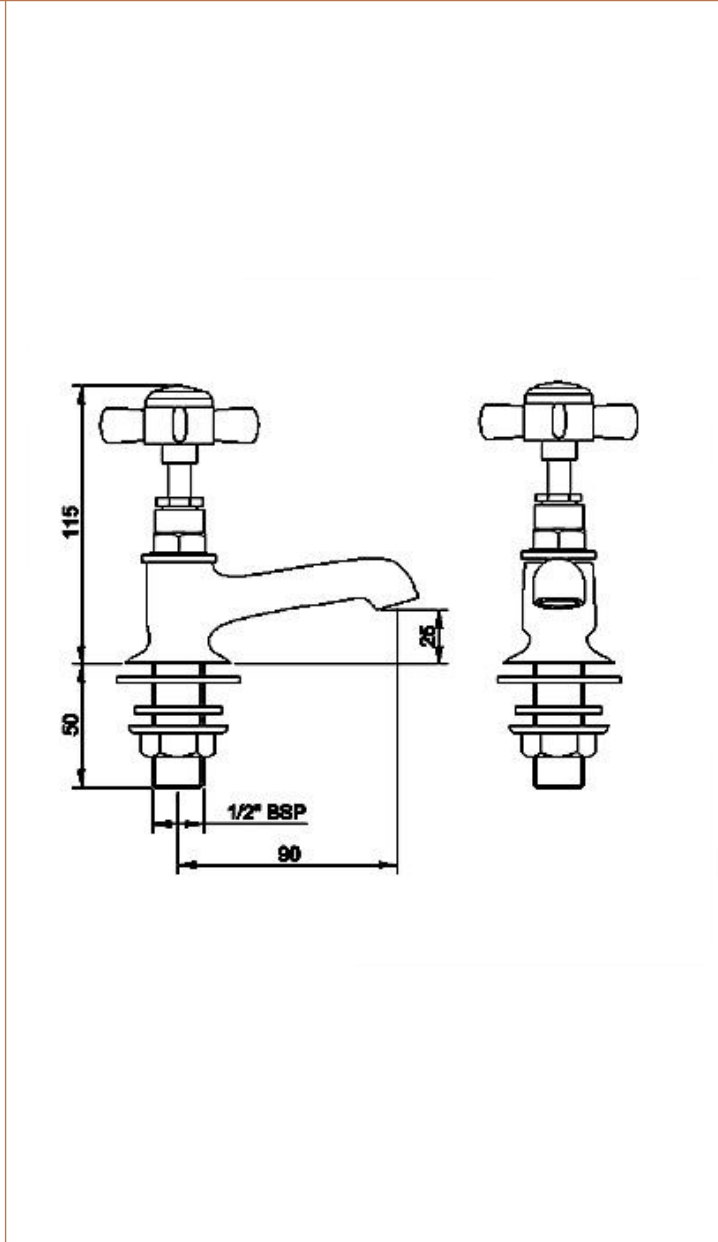

Sales Code: I321XE

Description: Basin Taps

Product Dimensions

Height (mm):	115
Width (mm):	40
Depth (mm):	115
Length (mm):	
Nett Weight (kg):	0.91

Packaging Dimensions

Height (mm):	55
Width (mm):	160
Depth (mm):	260
Gross Weight (kg):	1.07

Packaging Data

Box Colour:	White Cardboard Box
Box Qty:	1
Label Size:	100 x 50
Label Colour:	White Label
Label Qty:	2

Outer Box Dimensions (If Applicable)

Height (mm):	300
Width (mm):	270
Depth (mm):	500
Length (mm):	
Gross Weight (kg):	16
Barcode:	5055146102045

Product Details

Country of Origin:	China
Fitting Instruction:	Yes
Product Material:	Brass
Control Type:	Manual
Waste Included:	Waste Not Included
Waste Type:	Not Applicable
WRAS Approval: No	Approval No: N/A
Valve/Cartridge Type:	Screw Down
Colour/Finish:	Chrome
Mount Type:	Deck
Operating Pressure (bar):	0.1
Flow Rates: (Litres Per Min)	0.1 bar: 8 0.5 bar: 24 1 bar: 33 2 bar: 44 3 bar: 0
Pipe Size:	15 mm (1/2" Bsp)
Pipe Centres:	180 mm