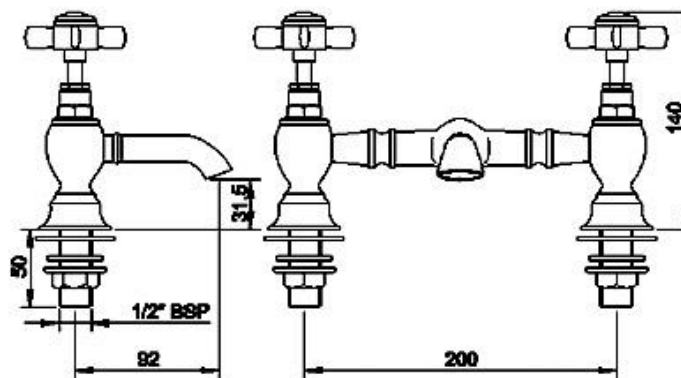

Sales Code: I315X

Description: Beaumont Luxury Bridge Basin Mixer Nowst

Product Dimensions

Height (mm):	140
Width (mm):	240
Depth (mm):	140
Length (mm):	
Nett Weight (kg):	1.18

Packaging Dimensions

Height (mm):	155
Width (mm):	160
Depth (mm):	255
Gross Weight (kg):	1.48

Packaging Data

Box Colour:	White Cardboard Box
Box Qty:	1
Label Size:	100 x 50
Label Colour:	White Label
Label Qty:	2

Outer Box Dimensions (If Applicable)

Height (mm):	325
Width (mm):	270
Depth (mm):	500
Length (mm):	
Gross Weight (kg):	9
Barcode:	5055146104490

Product Details

Country of Origin:	China
Fitting Instruction:	Yes
Product Material:	Brass
Control Type:	Manual
Waste Included:	Waste Not Included
Waste Type:	Not Applicable
WRAS Approval: No	Approval No: N/A
Valve/Cartridge Type:	Screw Down
Colour/Finish:	Chrome
Mount Type:	Deck
Operating Pressure (bar):	0.1
Flow Rates: (Litres Per Min)	0.1 bar: 12 0.5 bar: 30 1 bar: 44 2 bar: 48 3 bar: 0
Pipe Size:	1/2"
Pipe Centres:	200 mm