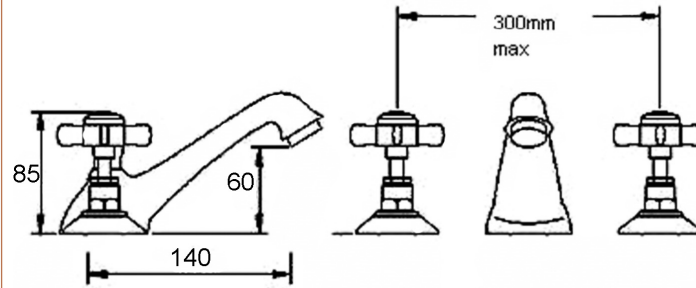

Sales Code: I307X

Description: 3 Tap Hole Basin Mixer W/ Pop-Up Waste

**Product Dimensions**

Height (mm):	85
Width (mm):	50
Depth (mm):	165
Length (mm):	
Nett Weight (kg):	2.35

**Packaging Dimensions**

Height (mm):	85
Width (mm):	170
Depth (mm):	395
Gross Weight (kg):	2.68

**Packaging Data**

Box Colour:	White Cardboard Box
Box Qty:	1
Label Size:	100 x 50
Label Colour:	White Label
Label Qty:	2

**Outer Box Dimensions (If Applicable)**

Height (mm):	
Width (mm):	
Depth (mm):	
Length (mm):	
Gross Weight (kg):	
Barcode:	5055146118237

**Product Details**

Country of Origin:	China
Fitting Instruction:	Yes
Product Material:	Brass
Control Type:	Manual
Waste Included:	Waste Included
Waste Type:	Pop-Up
WRAS Approval:	N/A
Approval No:	N/A
Valve/Cartridge Type:	
Colour/Finish:	Chrome
Mount Type:	Deck
Operating Pressure (bar):	0.1

Flow Rates: (Litres Per Min) 0.1 bar: 4.5 0.5 bar: 10 1 bar: 15.7 2 bar: 23 3 bar: 29.3

Pipe Size:

Pipe Centres: N/A