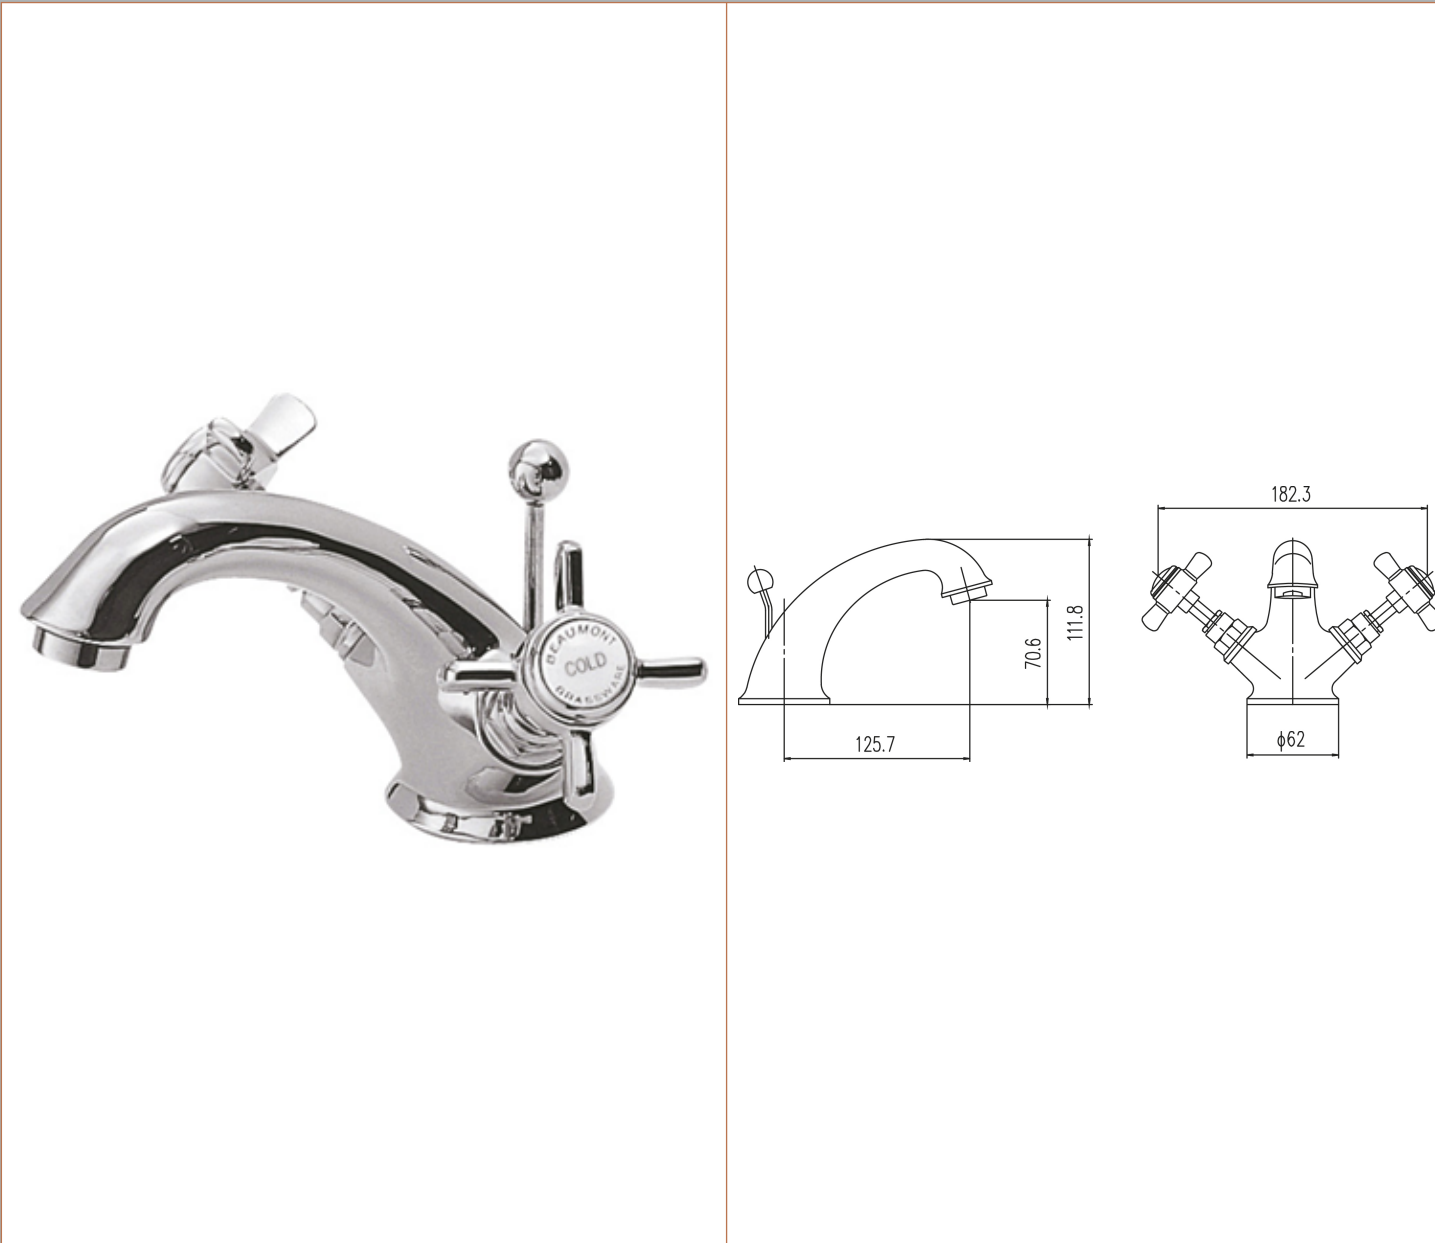

Sales Code: I305X

Description: Luxury Beaumont Mono W/Pop-Up Waste

Product Dimensions

Height (mm):	112
Width (mm):	62
Depth (mm):	197
Length (mm):	
Nett Weight (kg):	1.68

Packaging Dimensions

Height (mm):	120
Width (mm):	215
Depth (mm):	390
Gross Weight (kg):	2.31

Packaging Data

Box Colour:	White Cardboard Box
Box Qty:	1
Label Size:	100 x 50
Label Colour:	White Label
Label Qty:	2

Outer Box Dimensions (If Applicable)

Height (mm):	395
Width (mm):	415
Depth (mm):	440
Length (mm):	
Gross Weight (kg):	13
Barcode:	5055146112426

Product Details

Country of Origin:	China
Fitting Instruction:	Yes
Product Material:	Brass
Control Type:	Manual
Waste Included:	Waste Included
Waste Type:	Pop-Up
WRAS Approval: No	Approval No: N/A
Valve/Cartridge Type:	Screw Down
Colour/Finish:	Chrome
Mount Type:	Deck
Operating Pressure (bar):	0.1
Flow Rates: (Litres Per Min)	0.1 bar: 4.2 0.5 bar: 9.8 1 bar: 14 2 bar: 20 3 bar: 25.5
Pipe Size:	15 mm (1/2" Bsp)
Pipe Centres:	N/A