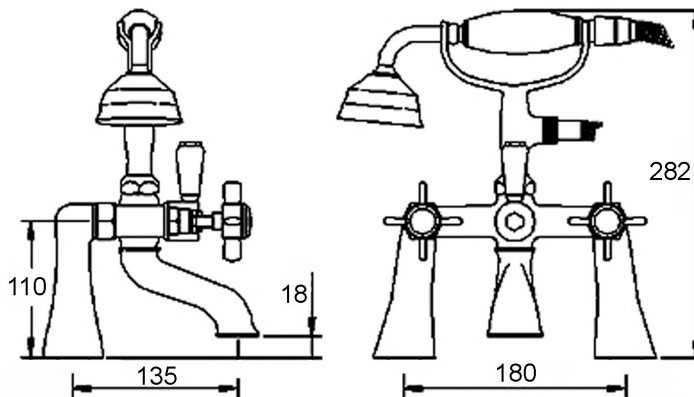

Sales Code: I304X

Description: Beaumont Bsm C/W Shower Kit

Product Dimensions

Height (mm):	282
Width (mm):	220
Depth (mm):	165
Length (mm):	
Nett Weight (kg):	2.84

Packaging Dimensions

Height (mm):	190
Width (mm):	205
Depth (mm):	250
Gross Weight (kg):	3.37

Packaging Data

Box Colour:	White Cardboard Box
Box Qty:	1
Label Size:	100 x 50
Label Colour:	White Label
Label Qty:	2

Outer Box Dimensions (If Applicable)

Height (mm):	400
Width (mm):	270
Depth (mm):	430
Length (mm):	
Gross Weight (kg):	14
Barcode:	5055146109273

Product Details

Country of Origin:	China
Fitting Instruction:	Yes
Product Material:	Brass
Control Type:	Manual
Waste Included:	Waste Not Included
Waste Type:	Not Applicable
WRAS Approval: No	Approval No: N/A
Valve/Cartridge Type:	Screw Down
Colour/Finish:	Chrome
Mount Type:	Deck
Operating Pressure (bar):	0.1
Flow Rates: (Litres Per Min)	0.1 bar: 11.5 0.5 bar: 35 1 bar: 48 2 bar: 0 3 bar: 0
Pipe Size:	22 mm (3/4" Bsp)
Pipe Centres:	180 mm