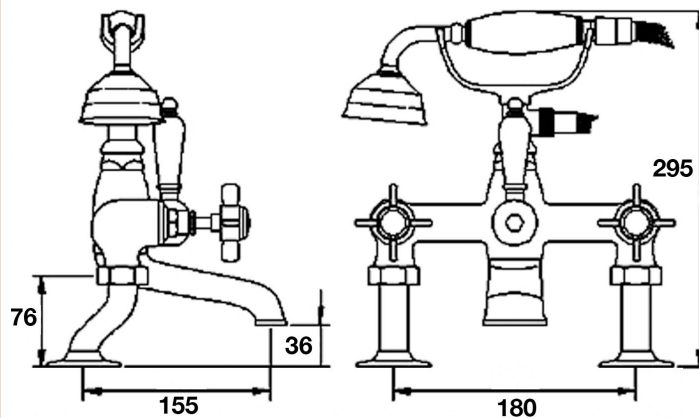

### Product Dimensions

Height (mm):	295
Width (mm):	215
Depth (mm):	180
Length (mm):	
Nett Weight (kg):	3.53

### Packaging Dimensions

Height (mm):	140
Width (mm):	235
Depth (mm):	265
Gross Weight (kg):	3.99

### Outer Box Dimensions (If Applicable)

Height (mm):	315
Width (mm):	280
Depth (mm):	490
Length (mm):	
Gross Weight (kg):	17
Barcode:	5055146115878

### Product Details

Country of Origin:	China
Fitting Instruction:	Yes
Product Material:	Brass
Control Type:	Manual
Waste Included:	Waste Not Included
Waste Type:	Not Applicable
WRAS Approval: No	Approval No: N/A
Valve/Cartridge Type:	Screw Down
Colour/Finish:	Chrome
Mount Type:	Deck
Operating Pressure (bar):	0.1
Flow Rates: (Litres Per Min)	0.1 bar: 12    0.5 bar: 36    1 bar: 48    2 bar: 0    3 bar: 0
Pipe Size:	22 mm (3/4" Bsp)
Pipe Centres:	180 mm