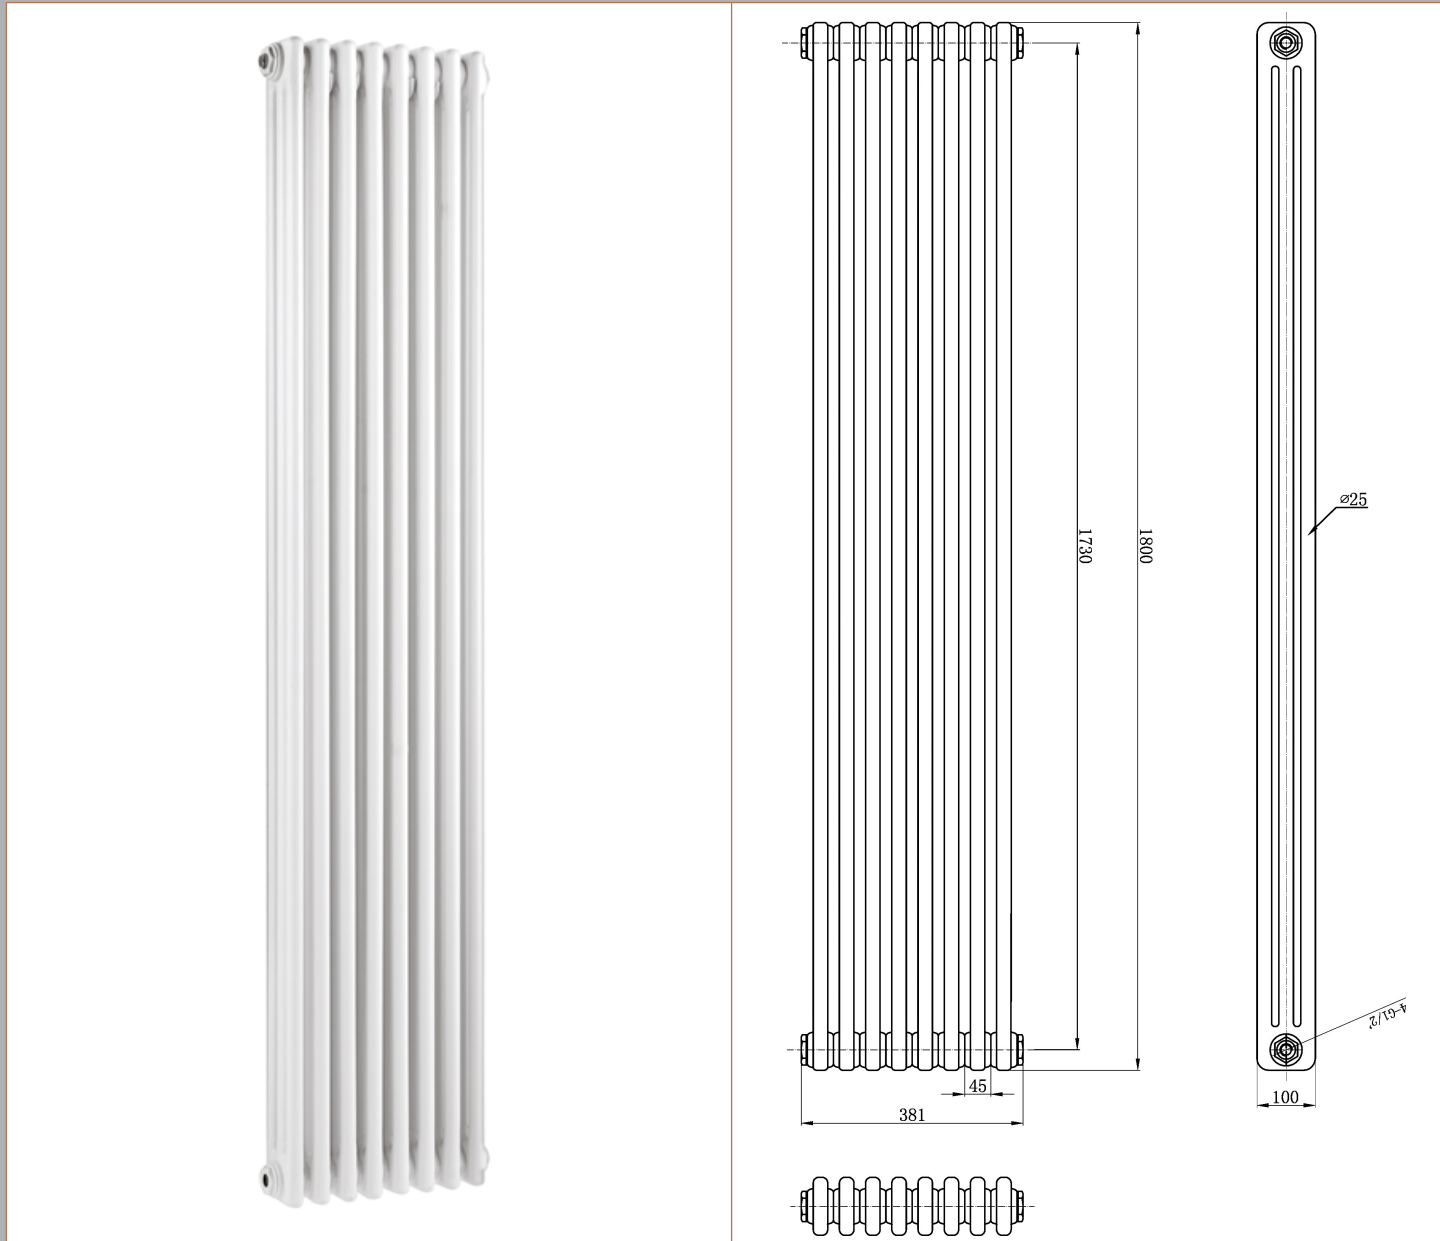

Sales Code: HX312

Description: Colosseum Triple Radiator 1800mmx381mm

Product Dimensions

Height (mm):	1800
Width (mm):	380
Depth (mm):	100
Length (mm):	
Nett Weight (kg):	38.4

Packaging Dimensions

Height (mm):	1890
Width (mm):	465
Length (mm):	140
Gross Weight (kg):	40.4

Packaging Data

Box Colour:	White Cardboard Shrinkwrapped
Box Qty:	1
Label Size:	100 x 50
Label Colour:	White Label
Label Qty:	2

Outer Box Dimensions (If Applicable)

Height (mm):	
Width (mm):	
Length (mm):	
Gross Weight (kg):	
Barcode:	5055146171775

Product Details

Country of Origin:	China		
Fitting Instruction:	Yes		
Certification:	CE: No	RoHS: N/A	WEEE: N/A
Colour/Finish:	White		
RAL No:	9016		
Product Material:	Steel		
Heat Element Wattage:	Not Applicable		
Heating Element Wattage Compatible:	N/A		
BTU Outputs:	30°C / 2290	50°C / 4463	60°C / 5654
Thermal Outputs: (Watts)	30°C / 671	50°C / 1308	60°C / 1659
Pipe Centres - If Vertical:	471mm		
Pipe Centres - If Horizontal:	N/A		
Max Projection:	125mm		
Tube Diameter:	25mm		
Packaging Volume (L):	115		
Wall to Centre of Tappings:	N/A		
Floor to Centre of Tappings:	75		
Dual Fuel:	N/A		
IP Rating:			