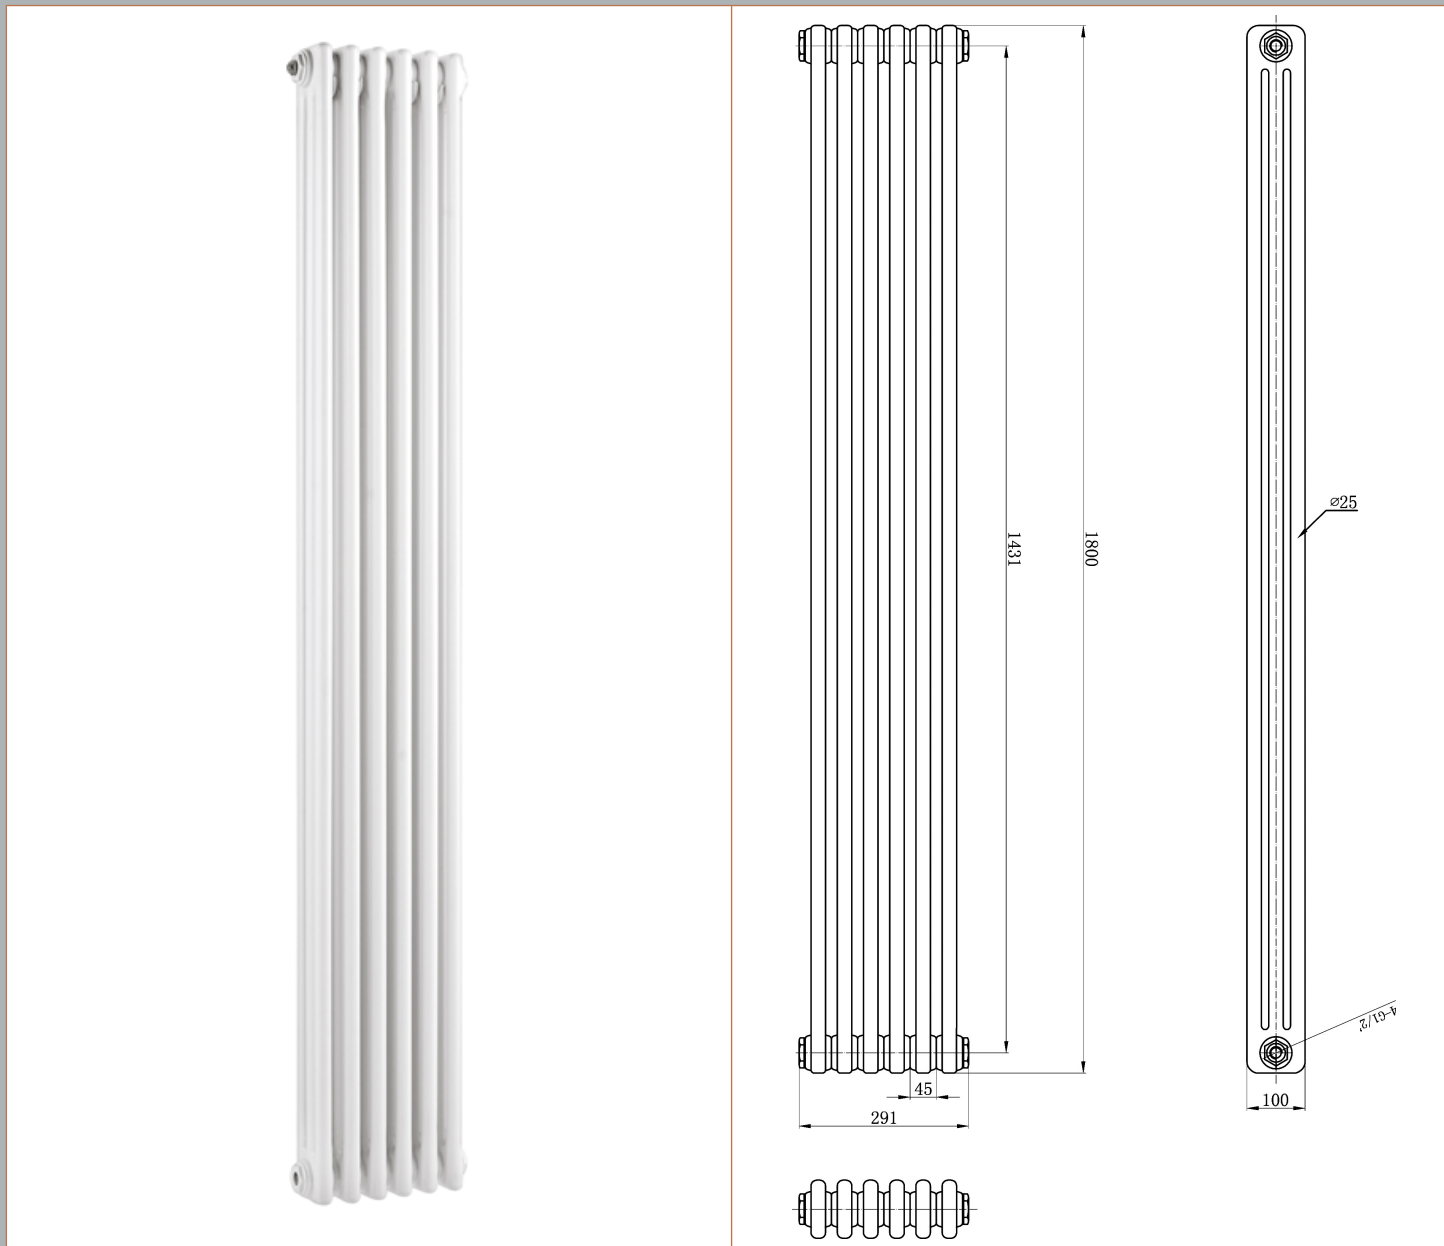

Sales Code: HX311

Description: Colosseum Triple Radiator 1800mmx291mm

Product Dimensions	
Height (mm):	1800
Width (mm):	290
Depth (mm):	100
Length (mm):	
Nett Weight (kg):	28.8
Packaging Dimensions	
Height (mm):	140
Width (mm):	380
Length (mm):	1890
Gross Weight (kg):	30.8
Packaging Data	
Box Colour:	White Cardboard Shrinkwrapped
Box Qty:	1
Label Size:	100 x 50
Label Colour:	White Label
Label Qty:	2
Outer Box Dimensions (If Applicable)	
Height (mm):	
Width (mm):	
Length (mm):	
Gross Weight (kg):	
Barcode:	5055146171768
Product Details	
Country of Origin:	China
Fitting Instruction:	Yes
Certification:	CE: No RoHS: N/A WEEE: N/A
Colour/Finish:	White
RAL No:	9016
Product Material:	Steel
Heat Element Wattage:	Not Applicable
Heating Element Wattage Compatible:	N/A
BTU Outputs:	30°C / 1717 50°C / 3348 60°C / 4241
Thermal Outputs: (Watts)	30°C / 503 50°C / 981 60°C / 1249
Pipe Centres - If Vertical:	381mm
Pipe Centres - If Horizontal:	N/A
Max Projection:	190mm
Tube Diameter:	25mm
Packaging Volume (L):	91
Wall to Centre of Tappings:	N/A
Floor to Centre of Tappings:	75
Dual Fuel:	N/A
IP Rating:	