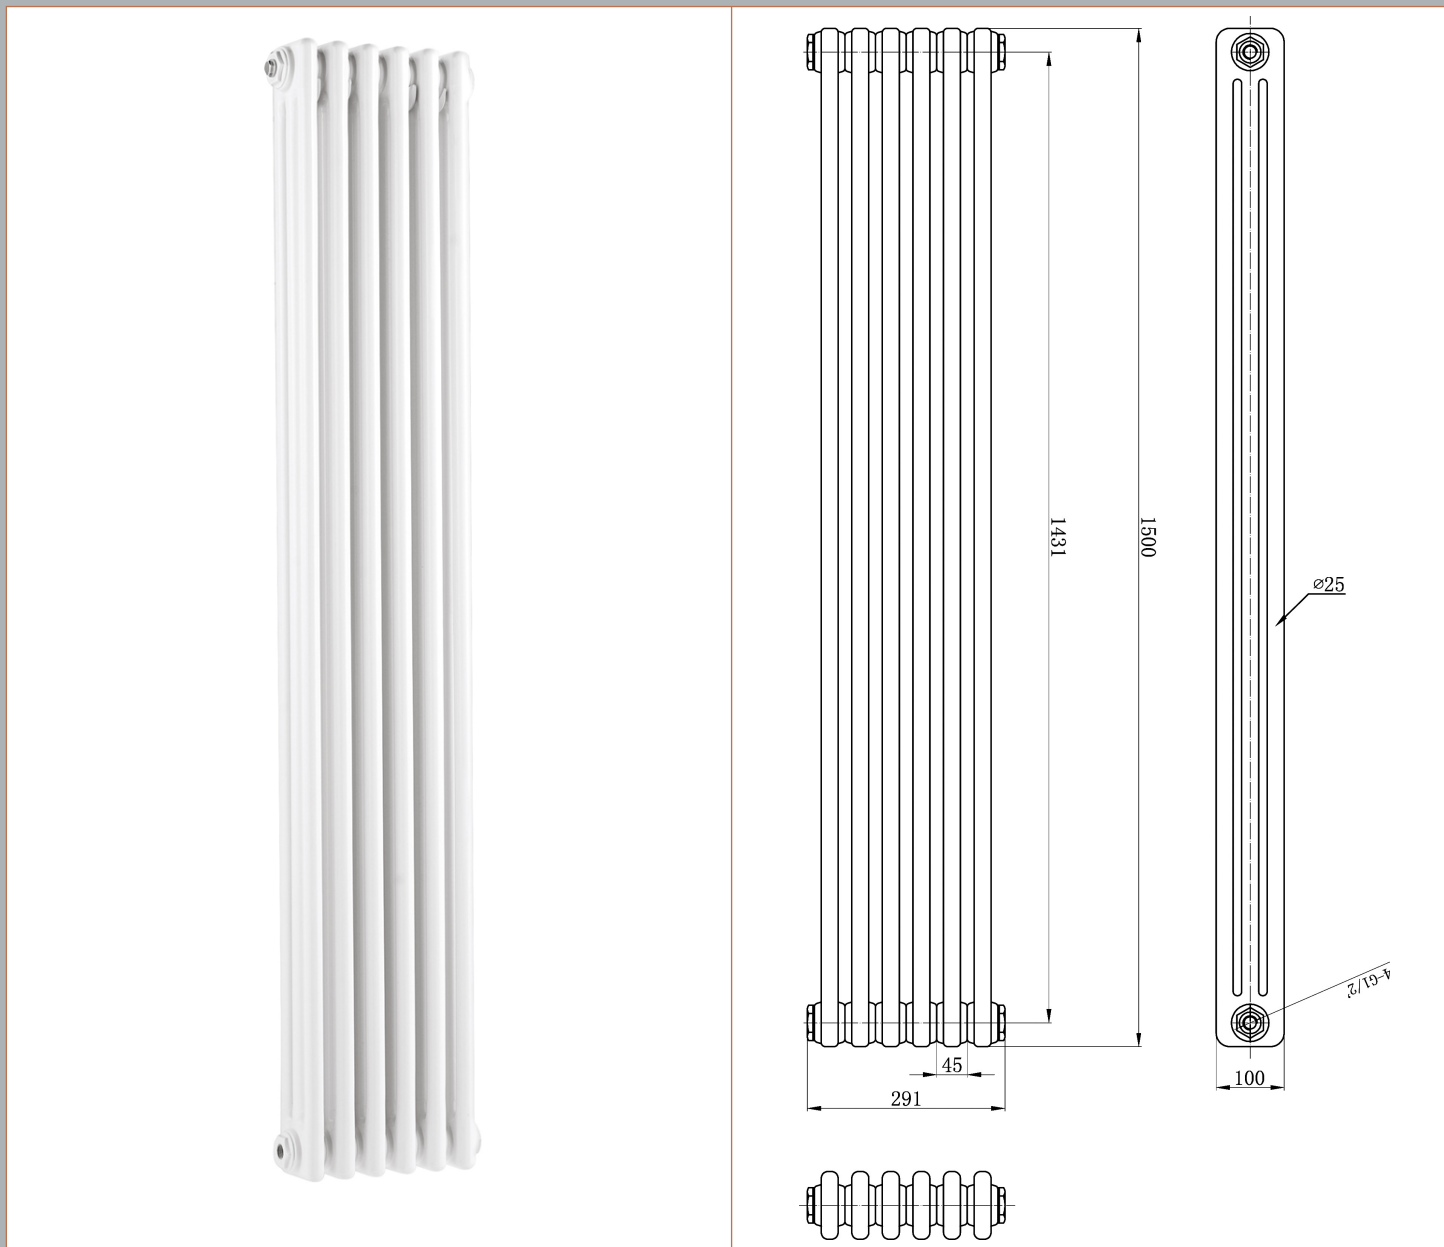

Sales Code: HX308

Description: Colosseum Triple Radiator 1500mmx291mm

Product Dimensions

Height (mm):	1500
Width (mm):	290
Depth (mm):	100
Length (mm):	
Nett Weight (kg):	24

Packaging Dimensions

Height (mm):	1590
Width (mm):	380
Length (mm):	140
Gross Weight (kg):	26

Packaging Data

Box Colour:	White Cardboard Shrinkwrapped
Box Qty:	1
Label Size:	100 x 50
Label Colour:	White Label
Label Qty:	2

Outer Box Dimensions (If Applicable)

Height (mm):	
Width (mm):	
Length (mm):	
Gross Weight (kg):	
Barcode:	5055146171737

Product Details

Country of Origin:	China
Fitting Instruction:	Yes
Certification:	CE: No RoHS: N/A WEEE: N/A
Colour/Finish:	White
RAL No:	9016
Product Material:	Steel
Heat Element Wattage:	Not Applicable
Heating Element Wattage Compatible:	N/A
BTU Outputs:	30°C / 1468 50°C / 2897 60°C / 3670
Thermal Outputs: (Watts)	30°C / 430 50°C / 849 60°C / 1060
Pipe Centres - If Vertical:	381mm
Pipe Centres - If Horizontal:	N/A
Max Projection:	180mm
Tube Diameter:	25mm
Packaging Volume (L):	77
Wall to Centre of Tappings:	N/A
Floor to Centre of Tappings:	75
Dual Fuel:	N/A
IP Rating:	