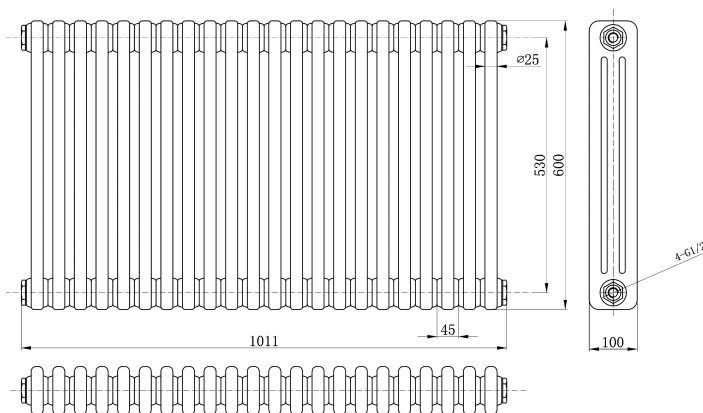

Sales Code: HX306

Description: Colosseum Triple Radiator 600mmx1011mm

Product Dimensions

Height (mm):	600
Width (mm):	1010
Depth (mm):	100
Length (mm):	
Nett Weight (kg):	39.6

Packaging Dimensions

Height (mm):	1110
Width (mm):	690
Length (mm):	140
Gross Weight (kg):	41.6

Packaging Data

Box Colour:	White Cardboard Shrinkwrapped
Box Qty:	1
Label Size:	100 x 50
Label Colour:	White Label
Label Qty:	2

Outer Box Dimensions (If Applicable)

Height (mm):	
Width (mm):	
Length (mm):	
Gross Weight (kg):	
Barcode:	5055146171713

Product Details

Country of Origin:	China
Fitting Instruction:	Yes
Certification:	CE: No RoHS: N/A WEEE: N/A
Colour/Finish:	White
RAL No:	9016
Product Material:	Steel
Heat Element Wattage:	Not Applicable
Heating Element Wattage Compatible:	N/A
BTU Outputs:	30°C / 2283 50°C / 4334 60°C / 5491
Thermal Outputs (Watts):	30°C / 669 50°C / 1270 60°C / 1560
Pipe Centres - If Vertical:	1101mm
Pipe Centres - If Horizontal:	N/A
Max Projection:	130mm
Tube Diameter:	25mm
Packaging Volume (L):	102
Wall to Centre of Tappings:	N/A
Floor to Centre of Tappings:	75
Dual Fuel:	N/A
IP Rating:	