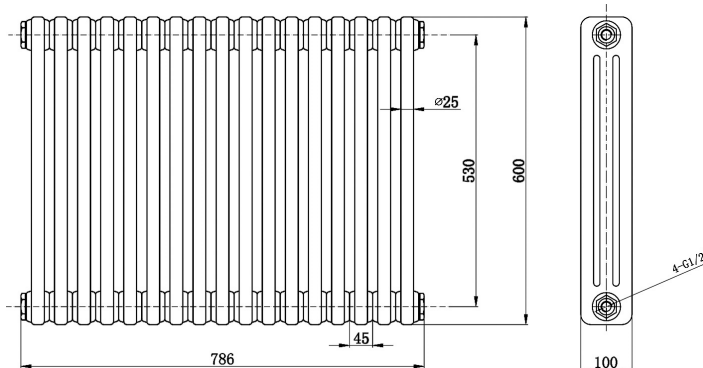

Sales Code: HX305

Description: Colosseum Triple Radiator 600mmx786mm

Product Dimensions

Height (mm):	600
Width (mm):	786
Depth (mm):	100
Length (mm):	
Nett Weight (kg):	30.6

Packaging Dimensions

Height (mm):	140
Width (mm):	690
Length (mm):	875
Gross Weight (kg):	32.6

Packaging Data

Box Colour:	White Cardboard Shrinkwrapped
Box Qty:	1
Label Size:	100 x 50
Label Colour:	White Label
Label Qty:	2

Outer Box Dimensions (If Applicable)

Height (mm):	
Width (mm):	
Length (mm):	
Gross Weight (kg):	
Barcode:	5055146171706

Product Details

Country of Origin:	China		
Fitting Instruction:	Yes		
Certification:	CE: No	RoHS: N/A	WEEE: N/A
Colour/Finish:	White		
RAL No:	9016		
Product Material:	Steel		
Heat Element Wattage:	Not Applicable		
Heating Element Wattage Compatible:	N/A		
BTU Outputs:	30°C / 1765	50°C / 3348	60°C / 4241
Thermal Outputs: (Watts)	30°C / 517	50°C / 981	60°C / 1233
Pipe Centres - If Vertical:	651mm		
Pipe Centres - If Horizontal:	N/A		
Max Projection:	130mm		
Tube Diameter:	25mm		
Packaging Volume (L):	81		
Wall to Centre of Tappings:	N/A		
Floor to Centre of Tappings:	75		
Dual Fuel:	N/A		
IP Rating:			