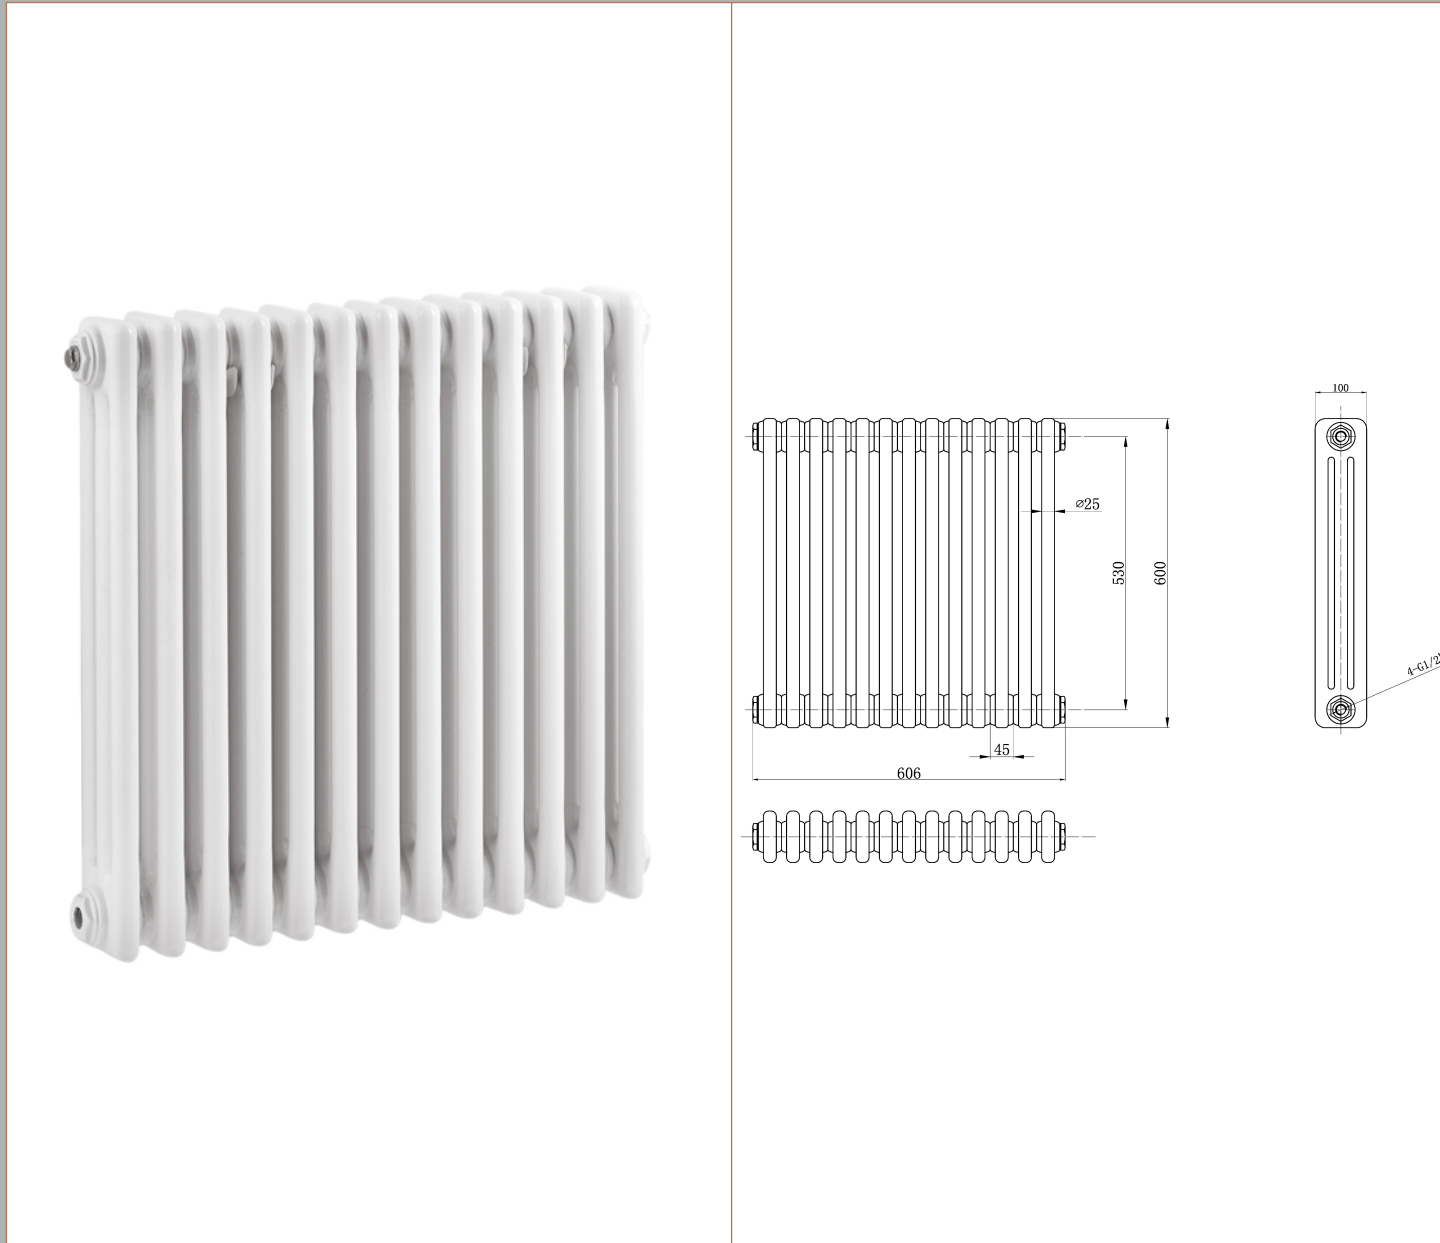

**Sales Code:** HX304

**Description:** Colosseum Triple Radiator 600mmx606mm

**Product Dimensions**

Height (mm):	600
Width (mm):	605
Depth (mm):	100
Length (mm):	
Nett Weight (kg):	23.4

**Packaging Dimensions**

Height (mm):	140
Width (mm):	690
Length (mm):	695
Gross Weight (kg):	25.4

**Packaging Data**

Box Colour:	White Cardboard Shrinkwrapped
Box Qty:	1
Label Size:	100 x 50
Label Colour:	White Label
Label Qty:	2

**Outer Box Dimensions (If Applicable)**

Height (mm):	
Width (mm):	
Length (mm):	
Gross Weight (kg):	
Barcode:	5055146171690

**Product Details**

Country of Origin:	China		
Fitting Instruction:	Yes		
Certification:	CE: No	RoHS: N/A	WEEE: N/A
Colour/Finish:	White		
RAL No:	9016		
Product Material:	Steel		
Heat Element Wattage:	Not Applicable		
Heating Element Wattage Compatible:	N/A		
BTU Outputs:	30°C / 1348	50°C / 2559	60°C / 3242
Thermal Outputs: (Watts)	30°C / 395	50°C / 750	60°C / 920
Pipe Centres - If Vertical:	561mm		
Pipe Centres - If Horizontal:	N/A		
Max Projection:	170mm		
Tube Diameter:	25mm		
Packaging Volume (L):	63		
Wall to Centre of Tappings:	N/A		
Floor to Centre of Tappings:	75		
Dual Fuel:	N/A		
IP Rating:			