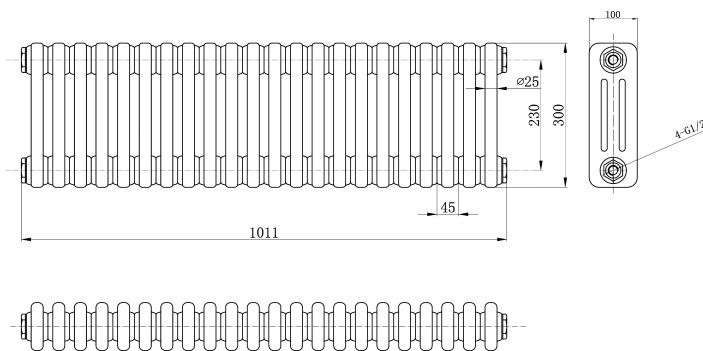

**Sales Code:** HX303

**Description:** Colosseum Triple Radiator 300mmx1011mm

**Product Dimensions**

Height (mm):	300
Width (mm):	1011
Depth (mm):	100
Length (mm):	
Nett Weight (kg):	21.61

**Packaging Dimensions**

Height (mm):	140
Width (mm):	350
Length (mm):	1035
Gross Weight (kg):	21.61

**Packaging Data**

Box Colour:	White Cardboard Shrinkwrapped
Box Qty:	1
Label Size:	100 x 50
Label Colour:	White Label
Label Qty:	2

**Outer Box Dimensions (If Applicable)**

Height (mm):	
Width (mm):	
Length (mm):	
Gross Weight (kg):	
Barcode:	5055146171683

**Product Details**

Country of Origin:	China
Fitting Instruction:	Yes
Certification:	CE: No    RoHS: N/A    WEEE: N/A
Colour/Finish:	White
RAL No:	9016
Product Material:	Steel
Heat Element Wattage:	Not Applicable
Heating Element Wattage Compatible:	N/A
BTU Outputs:	30°C / 1205    50°C / 2256    60°C / 2858
Thermal Outputs: (Watts)	30°C / 353    50°C / 661    60°C / 827
Pipe Centres - If Vertical:	1011mm
Pipe Centres - If Horizontal:	N/A
Max Projection:	140mm
Tube Diameter:	25mm
Packaging Volume (L):	57
Wall to Centre of Tappings:	N/A
Floor to Centre of Tappings:	75
Dual Fuel:	N/A
IP Rating:	