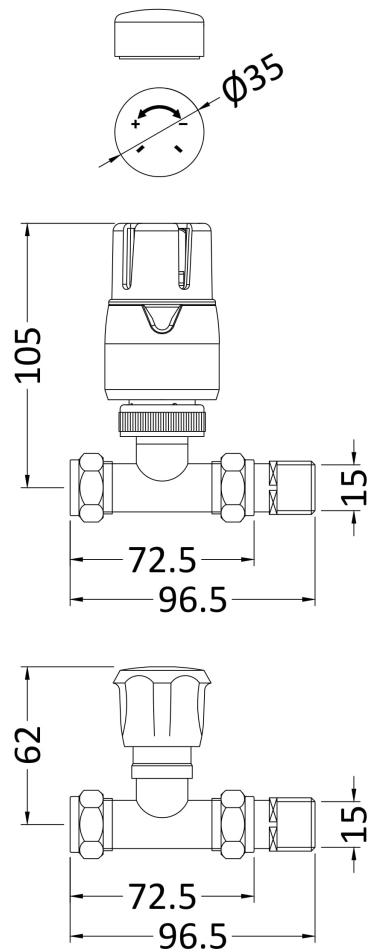

Sales Code: HT325

Description: Straight Thermo Radiator Valve Pack

Product Dimensions

Height (mm):	97
Width (mm):	110
Depth (mm):	50
Length (mm):	
Nett Weight (kg):	0.8

Packaging Dimensions

Height (mm):	70
Width (mm):	110
Length (mm):	90
Gross Weight (kg):	0.8

Packaging Data

Box Colour:	White Cardboard Box
Box Qty:	1
Label Size:	100 x 50
Label Colour:	White Label
Label Qty:	1

Outer Box Dimensions (If Applicable)

Height (mm):	
Width (mm):	
Length (mm):	
Gross Weight (kg):	
Barcode:	5055146148883

Product Details

Country of Origin:	China
Fitting Instruction:	No
Certification:	CE: N/A RoHS: N/A WEEE: N/A
Colour/Finish:	Chrome
RAL No:	N/A
Product Material:	Steel
Heat Element Wattage:	Not Applicable
Heating Element Wattage Compatible:	N/A
BTU Outputs:	30°C / N/A 50°C / N/A 60°C /
Thermal Outputs: (Watts)	30°C / N/A 50°C / N/A 60°C /
Pipe Centres - If Vertical:	N/A
Pipe Centres - If Horizontal:	N/A
Max Projection:	N/A
Tube Diameter:	N/A
Packaging Volume (L):	N/A
Wall to Centre of Tappings:	N/A
Floor to Centre of Tappings:	N/A
Dual Fuel:	N/A
IP Rating:	