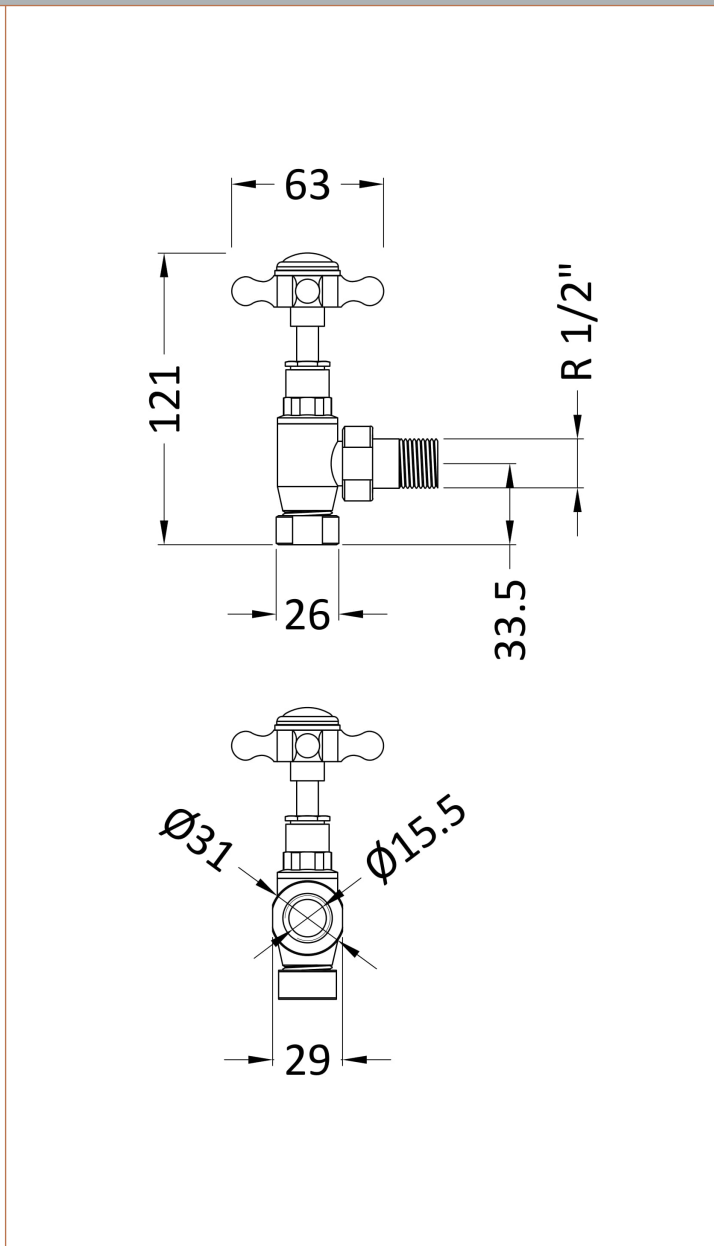

Sales Code: HT300

Description: Angled Cross Top Radiator Valve Pk Pairs

Product Dimensions			
Height (mm):	121		
Width (mm):	63		
Depth (mm):	63		
Length (mm):			
Nett Weight (kg):	0.92		
Packaging Dimensions			
Height (mm):	55		
Width (mm):	110		
Length (mm):	170		
Gross Weight (kg):	0.92		
Packaging Data			
Box Colour:	White Cardboard Box		
Box Qty:	1		
Label Size:	100 x 50		
Label Colour:	White Label		
Label Qty:	1		
Outer Box Dimensions (If Applicable)			
Height (mm):			
Width (mm):			
Length (mm):			
Gross Weight (kg):			
Barcode:	5055146107422		
Product Details			
Country of Origin:	China		
Fitting Instruction:	No		
Certification:	CE: N/A	RoHS: N/A	WEEE: N/A
Colour/Finish:	Chrome		
RAL No:	N/A		
Product Material:	Steel		
Heat Element Wattage:	Not Applicable		
Heating Element Wattage Compatible:	N/A		
BTU Outputs:	30°C / N/A	50°C / N/A	60°C /
Thermal Outputs: (Watts)	30°C / N/A	50°C / N/A	60°C /
Pipe Centres - If Vertical:	N/A		
Pipe Centres - If Horizontal:	N/A		
Max Projection:	70mm		
Tube Diameter:	N/A		
Packaging Volume (L):	N/A		
Wall to Centre of Tappings:	N/A		
Floor to Centre of Tappings:	N/A		
Dual Fuel:	N/A		
IP Rating:			