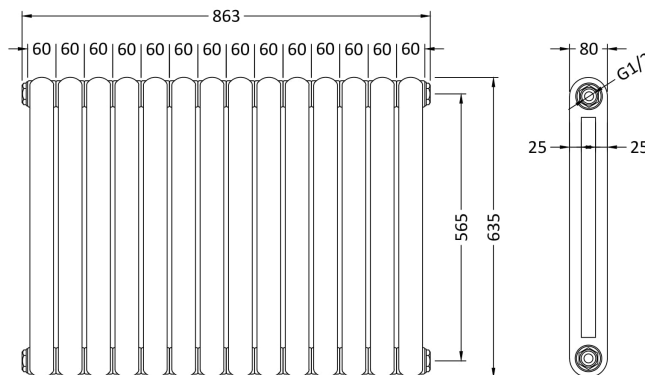

Sales Code: HSA004

Description: Salvia Radiator 635X863mm

Product Dimensions

Height (mm):	635
Width (mm):	853
Depth (mm):	85
Length (mm):	
Nett Weight (kg):	26.6

Packaging Dimensions

Height (mm):	110
Width (mm):	806
Length (mm):	695
Gross Weight (kg):	28.6

Packaging Data

Box Colour:	White Cardboard Shrinkwrapped
Box Qty:	1
Label Size:	100 x 50
Label Colour:	White Label
Label Qty:	2

Outer Box Dimensions (If Applicable)

Height (mm):	
Width (mm):	
Length (mm):	
Gross Weight (kg):	
Barcode:	5055369023196

Product Details

Country of Origin:	China		
Fitting Instruction:	Yes		
Certification:	CE: No	RoHS: N/A	WEEE: N/A
Colour/Finish:	White		
RAL No:	9016		
Product Material:	Steel		
Heat Element Wattage:	Not Applicable		
Heating Element Wattage Compatible:	N/A		
BTU Outputs:	30°C / 1635	50°C / 3129	60°C / 3964
Thermal Outputs: (Watts)	30°C / 479	50°C / 917	60°C / 1155
Pipe Centres - If Vertical:	953mm		
Pipe Centres - If Horizontal:	N/A		
Max Projection:	130mm		
Tube Diameter:	N/A		
Packaging Volume (L):			
Wall to Centre of Tappings:	N/A		
Floor to Centre of Tappings:	80		
Dual Fuel:	N/A		
IP Rating:			