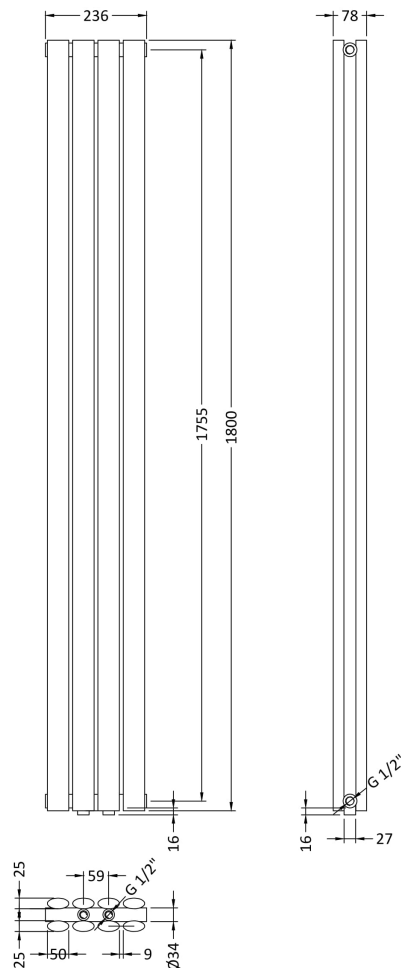

Sales Code: HRE007

Description: Revive Cloakroom Radiator

Product Dimensions

Height (mm):	1800
Width (mm):	237
Depth (mm):	85
Length (mm):	
Nett Weight (kg):	20.38

Packaging Dimensions

Height (mm):	105
Width (mm):	295
Length (mm):	1875
Gross Weight (kg):	24

Packaging Data

Box Colour:	White Cardboard Shrinkwrapped
Box Qty:	1
Label Size:	100 x 50
Label Colour:	White Label
Label Qty:	2

Outer Box Dimensions (If Applicable)

Height (mm):	
Width (mm):	
Length (mm):	
Gross Weight (kg):	
Barcode:	5055369027705

Product Details

Country of Origin:	China
Fitting Instruction:	Yes
Certification:	CE: No RoHS: N/A WEEE: N/A
Colour/Finish:	White
RAL No:	9016
Product Material:	Steel
Heat Element Wattage:	Not Applicable
Heating Element Wattage Compatible:	N/A
BTU Outputs:	30°C / 1232 50°C / 2461 60°C / 3118
Thermal Outputs: (Watts)	30°C / 361 50°C / 721 60°C / 900
Pipe Centres - If Vertical:	59mm
Pipe Centres - If Horizontal:	N/A
Max Projection:	110mm
Tube Diameter:	N/A
Packaging Volume (L):	
Wall to Centre of Tappings:	N/A
Floor to Centre of Tappings:	70
Dual Fuel:	N/A
IP Rating:	