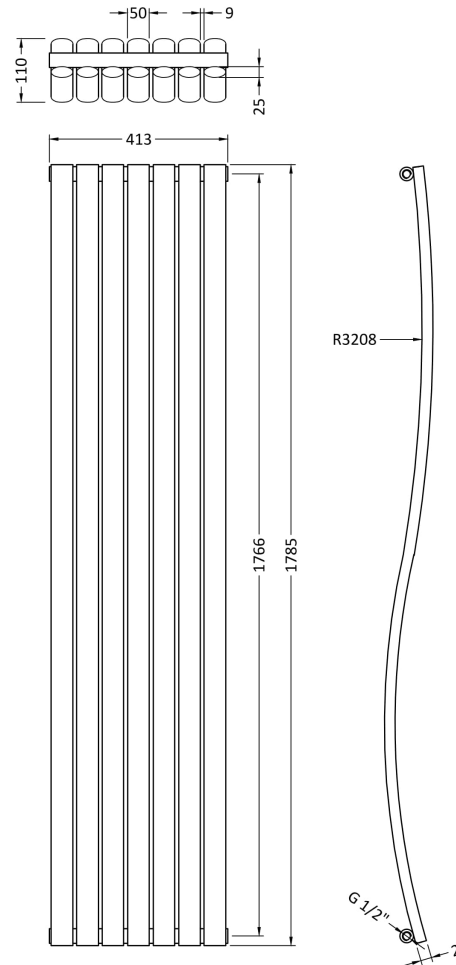

### Product Dimensions

Height (mm):	1785
Width (mm):	413
Depth (mm):	110
Length (mm):	
Nett Weight (kg):	24.08

### Packaging Dimensions

Height (mm):	1880
Width (mm):	475
Length (mm):	130
Gross Weight (kg):	24.58

### Packaging Data

Box Colour:	White Cardboard Shrinkwrapped
Box Qty:	1
Label Size:	100 x 50
Label Colour:	White Label
Label Qty:	2

### Outer Box Dimensions (If Applicable)

Height (mm):	
Width (mm):	
Length (mm):	
Gross Weight (kg):	
Barcode:	5056211886105