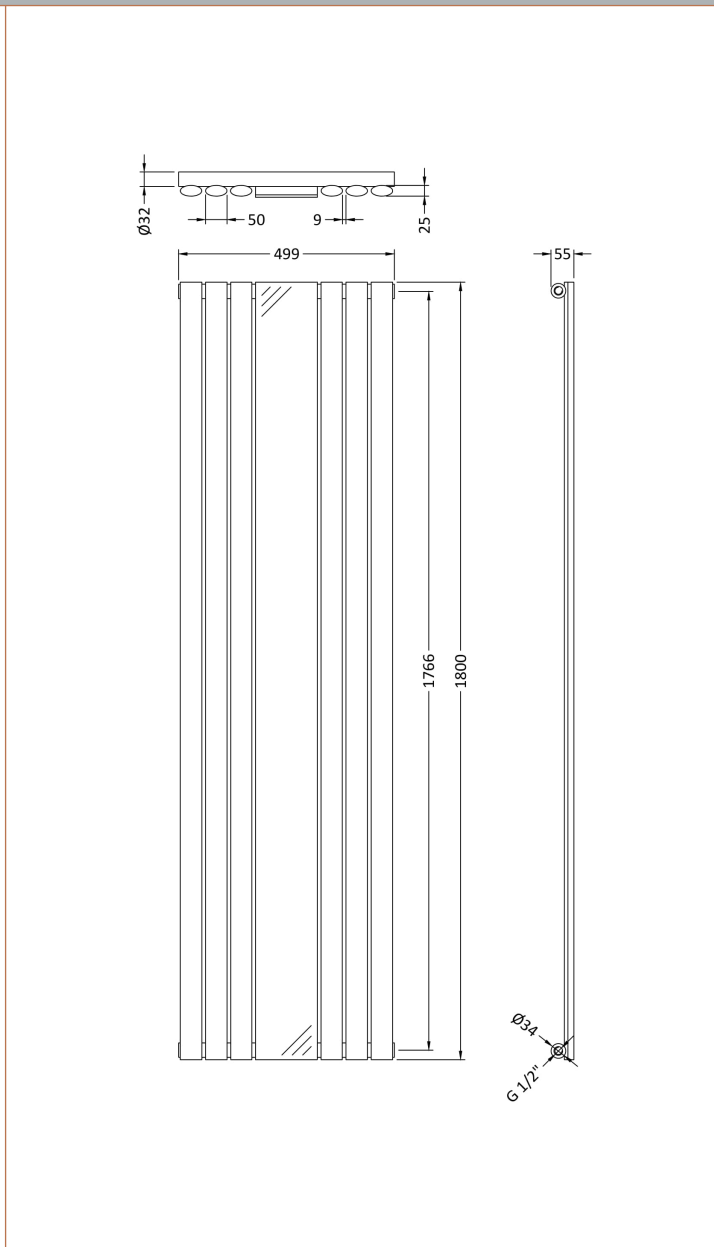

Sales Code: HLA78

Description: Revive Single Panel Rad Mirror 1800X499

Product Dimensions

Height (mm):	1800
Width (mm):	499
Depth (mm):	60
Length (mm):	
Nett Weight (kg):	21.04

Packaging Dimensions

Height (mm):	105
Width (mm):	565
Length (mm):	1915
Gross Weight (kg):	24

Packaging Data

Box Colour:	White Cardboard Shrinkwrapped
Box Qty:	1
Label Size:	100 x 50
Label Colour:	White Label
Label Qty:	2

Outer Box Dimensions (If Applicable)

Height (mm):	
Width (mm):	
Length (mm):	
Gross Weight (kg):	
Barcode:	5055369004225

Product Details

Country of Origin:	China
Fitting Instruction:	Yes
Certification:	CE: No RoHS: N/A WEEE: N/A
Colour/Finish:	Anthracite
RAL No:	7016
Product Material:	Steel
Heat Element Wattage:	Not Applicable
Heating Element Wattage Compatible:	N/A
BTU Outputs:	30°C / 1195 50°C / 2566 60°C / 3251
Thermal Outputs: (Watts)	30°C / 350 50°C / 752 60°C / 987
Pipe Centres - If Vertical:	589mm
Pipe Centres - If Horizontal:	N/A
Max Projection:	90mm
Tube Diameter:	N/A
Packaging Volume (L):	123
Wall to Centre of Tappings:	N/A
Floor to Centre of Tappings:	65
Dual Fuel:	N/A
IP Rating:	