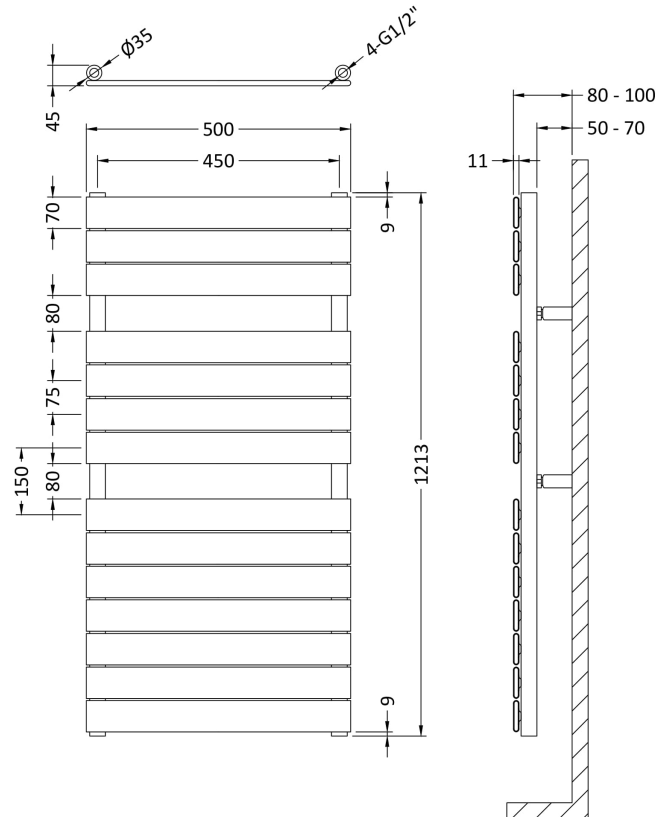

Sales Code: HLA35

Description: Flat Panel Radiator 1213X500

Product Dimensions

Height (mm):	1213
Width (mm):	500
Depth (mm):	100
Length (mm):	
Nett Weight (kg):	15.8

Packaging Dimensions

Height (mm):	70
Width (mm):	510
Length (mm):	1230
Gross Weight (kg):	15.8

Packaging Data

Box Colour:	White Cardboard Shrinkwrapped
Box Qty:	1
Label Size:	100 x 50
Label Colour:	White Label
Label Qty:	2

Outer Box Dimensions (If Applicable)

Height (mm):	
Width (mm):	
Length (mm):	
Gross Weight (kg):	
Barcode:	5055369057160

Product Details

Country of Origin:	Italy		
Fitting Instruction:	Yes		
Certification:	CE: Yes	RoHS: N/A	WEEE: N/A
Colour/Finish:	Anthracite		
RAL No:	7016		
Product Material:	Steel		
Heat Element Wattage:	Not Applicable		
Heating Element Wattage Compatible:	N/A		
BTU Outputs:	30°C / 1079	50°C / 2014	60°C / 2551
Thermal Outputs: (Watts)	30°C / 316	50°C / 590	60°C / 722
Pipe Centres - If Vertical:	450mm		
Pipe Centres - If Horizontal:	N/A		
Max Projection:	70mm		
Tube Diameter:	N/A		
Packaging Volume (L):			
Wall to Centre of Tappings:	N/A		
Floor to Centre of Tappings:	50		
Dual Fuel:	N/A		
IP Rating:			