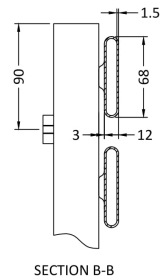

Sales Code: HL396

Description: Piazza (11 Bar) Towel Rail 1200mmx500mm

Product Dimensions

Height (mm):	1200
Width (mm):	500
Depth (mm):	67
Length (mm):	
Nett Weight (kg):	12.46

Packaging Dimensions

Height (mm):	67
Width (mm):	500
Length (mm):	1200
Gross Weight (kg):	14.46

Packaging Data

Box Colour:	White Cardboard Shrinkwrapped
Box Qty:	1
Label Size:	100 x 50
Label Colour:	White Label
Label Qty:	2

Outer Box Dimensions (If Applicable)

Height (mm):	
Width (mm):	
Length (mm):	
Gross Weight (kg):	
Barcode:	5055369021260

Product Details

Country of Origin:	China
Fitting Instruction:	Yes
Certification:	CE: No RoHS: N/A WEEE: N/A
Colour/Finish:	Chrome
RAL No:	N/A
Product Material:	Steel
Heat Element Wattage:	Not Applicable
Heating Element Wattage Compatible:	N/A
BTU Outputs:	30°C / 550 50°C / 1058 60°C / 1340
Thermal Outputs: (Watts)	30°C / 161 50°C / 310 60°C / 391
Pipe Centres - If Vertical:	450mm
Pipe Centres - If Horizontal:	N/A
Max Projection:	125mm
Tube Diameter:	N/A
Packaging Volume (L):	59
Wall to Centre of Tappings:	N/A
Floor to Centre of Tappings:	78
Dual Fuel:	N/A
IP Rating:	