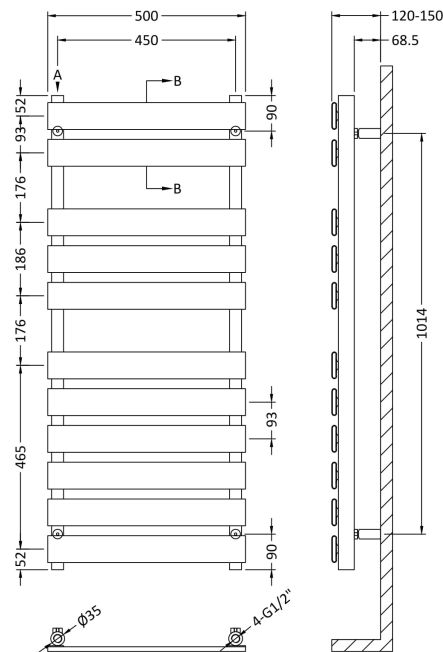

Sales Code: HL396

Description: Piazza (11 Bar) Towel Rail 1200mmx500mm

Product Dimensions

Height (mm):	1200
Width (mm):	500
Depth (mm):	67
Length (mm):	
Nett Weight (kg):	12.46

Packaging Dimensions

Height (mm):	67
Width (mm):	500
Length (mm):	1200
Gross Weight (kg):	14.46

Packaging Data

Box Colour:	White Cardboard Shrinkwrapped
Box Qty:	1
Label Size:	100 x 50
Label Colour:	White Label
Label Qty:	2

Outer Box Dimensions (If Applicable)

Height (mm):	
Width (mm):	
Length (mm):	
Gross Weight (kg):	
Barcode:	5055369021260

Product Details

Country of Origin:	China
Fitting Instruction:	Yes
Certification:	CE: No RoHS: N/A WEEE: N/A
Colour/Finish:	Chrome
RAL No:	N/A
Product Material:	Steel
Heat Element Wattage:	Not Applicable
Heating Element Wattage Compatible:	N/A
BTU Outputs:	30°C / 550 50°C / 1058 60°C / 1340
Thermal Outputs: (Watts)	30°C / 161 50°C / 310 60°C / 391
Pipe Centres - If Vertical:	450mm
Pipe Centres - If Horizontal:	N/A
Max Projection:	125mm
Tube Diameter:	N/A
Packaging Volume (L):	59
Wall to Centre of Tappings:	N/A
Floor to Centre of Tappings:	78
Dual Fuel:	N/A
IP Rating:	