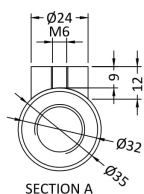

Sales Code: HL396

Description: Piazza (11 Bar) Towel Rail 1200mmx500mm

Product Dimensions

Height (mm):	1200
Width (mm):	500
Depth (mm):	67
Length (mm):	
Nett Weight (kg):	12.46

Packaging Dimensions

Height (mm):	67
Width (mm):	500
Length (mm):	1200
Gross Weight (kg):	14.46

Packaging Data

Box Colour:	White Cardboard Shrinkwrapped
Box Qty:	1
Label Size:	100 x 50
Label Colour:	White Label
Label Qty:	2

Outer Box Dimensions (If Applicable)

Height (mm):	
Width (mm):	
Length (mm):	
Gross Weight (kg):	
Barcode:	5055369021260

Product Details

Country of Origin:	China
Fitting Instruction:	Yes
Certification:	CE: No RoHS: N/A WEEE: N/A
Colour/Finish:	Chrome
RAL No:	N/A
Product Material:	Steel
Heat Element Wattage:	Not Applicable
Heating Element Wattage Compatible:	N/A
BTU Outputs:	30°C / 550 50°C / 1058 60°C / 1340
Thermal Outputs: (Watts)	30°C / 161 50°C / 310 60°C / 391
Pipe Centres - If Vertical:	450mm
Pipe Centres - If Horizontal:	N/A
Max Projection:	125mm
Tube Diameter:	N/A
Packaging Volume (L):	59
Wall to Centre of Tappings:	N/A
Floor to Centre of Tappings:	78
Dual Fuel:	N/A
IP Rating:	