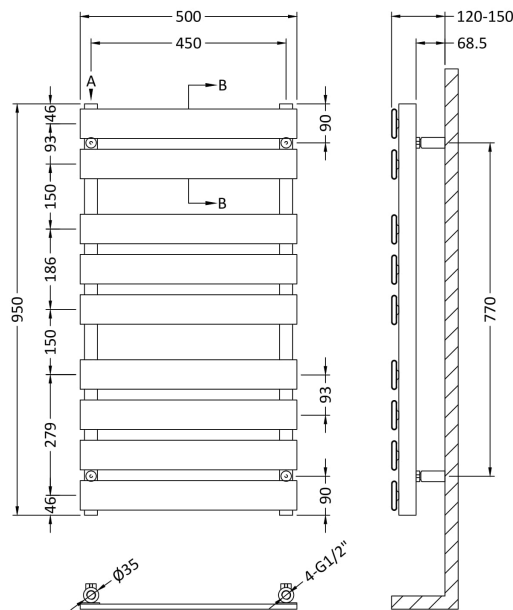

Sales Code: HL382

Description: Piazza (9 Bar) Towel Rail 950mmx500mm

Product Dimensions

Height (mm):	950
Width (mm):	500
Depth (mm):	67
Length (mm):	
Nett Weight (kg):	13.56

Packaging Dimensions

Height (mm):	67
Width (mm):	500
Length (mm):	950
Gross Weight (kg):	15.5

Packaging Data

Box Colour:	White Cardboard Shrinkwrapped
Box Qty:	1
Label Size:	100 x 50
Label Colour:	White Label
Label Qty:	2

Outer Box Dimensions (If Applicable)

Height (mm):	
Width (mm):	
Length (mm):	
Gross Weight (kg):	
Barcode:	5055146168485

Product Details

Country of Origin:	China		
Fitting Instruction:	Yes		
Certification:	CE: No	RoHS: N/A	WEEE: N/A
Colour/Finish:	Chrome		
RAL No:	N/A		
Product Material:	Steel		
Heat Element Wattage:	Not Applicable		
Heating Element Wattage Compatible:	N/A		
BTU Outputs:	30°C / 471	50°C / 915	60°C / 1159
Thermal Outputs: (Watts)	30°C / 138	50°C / 268	60°C / 339
Pipe Centres - If Vertical:	450mm		
Pipe Centres - If Horizontal:	N/A		
Max Projection:	130mm		
Tube Diameter:	N/A		
Packaging Volume (L):	47		
Wall to Centre of Tappings:	N/A		
Floor to Centre of Tappings:	78		
Dual Fuel:	N/A		
IP Rating:			