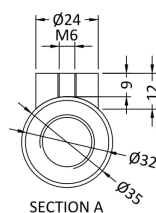

Sales Code: HL382

Description: Piazza (9 Bar) Towel Rail 950mmx500mm

Product Dimensions

Height (mm):	950
Width (mm):	500
Depth (mm):	67
Length (mm):	
Nett Weight (kg):	13.56

Packaging Dimensions

Height (mm):	67
Width (mm):	500
Length (mm):	950
Gross Weight (kg):	15.5

Packaging Data

Box Colour:	White Cardboard Shrinkwrapped
Box Qty:	1
Label Size:	100 x 50
Label Colour:	White Label
Label Qty:	2

Outer Box Dimensions (If Applicable)

Height (mm):	
Width (mm):	
Length (mm):	
Gross Weight (kg):	
Barcode:	5055146168485

Product Details

Country of Origin:	China		
Fitting Instruction:	Yes		
Certification:	CE: No	RoHS: N/A	WEEE: N/A
Colour/Finish:	Chrome		
RAL No:	N/A		
Product Material:	Steel		
Heat Element Wattage:	Not Applicable		
Heating Element Wattage Compatible:	N/A		
BTU Outputs:	30°C / 471	50°C / 915	60°C / 1159
Thermal Outputs: (Watts)	30°C / 138	50°C / 268	60°C / 339
Pipe Centres - If Vertical:	450mm		
Pipe Centres - If Horizontal:	N/A		
Max Projection:	130mm		
Tube Diameter:	N/A		
Packaging Volume (L):	47		
Wall to Centre of Tappings:	N/A		
Floor to Centre of Tappings:	78		
Dual Fuel:	N/A		
IP Rating:			