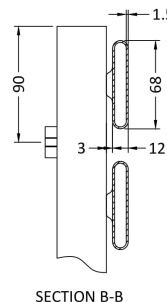

Sales Code: HL382

Description: Piazza (9 Bar) Towel Rail 950mmx500mm

Product Dimensions

Height (mm):	950
Width (mm):	500
Depth (mm):	67
Length (mm):	
Nett Weight (kg):	13.56

Packaging Dimensions

Height (mm):	67
Width (mm):	500
Length (mm):	950
Gross Weight (kg):	15.5

Packaging Data

Box Colour:	White Cardboard Shrinkwrapped
Box Qty:	1
Label Size:	100 x 50
Label Colour:	White Label
Label Qty:	2

Outer Box Dimensions (If Applicable)

Height (mm):	
Width (mm):	
Length (mm):	
Gross Weight (kg):	
Barcode:	5055146168485

Product Details

Country of Origin:	China		
Fitting Instruction:	Yes		
Certification:	CE: No	RoHS: N/A	WEEE: N/A
Colour/Finish:	Chrome		
RAL No:	N/A		
Product Material:	Steel		
Heat Element Wattage:	Not Applicable		
Heating Element Wattage Compatible:	N/A		
BTU Outputs:	30°C / 471	50°C / 915	60°C / 1159
Thermal Outputs: (Watts)	30°C / 138	50°C / 268	60°C / 339
Pipe Centres - If Vertical:	450mm		
Pipe Centres - If Horizontal:	N/A		
Max Projection:	130mm		
Tube Diameter:	N/A		
Packaging Volume (L):	47		
Wall to Centre of Tappings:	N/A		
Floor to Centre of Tappings:	78		
Dual Fuel:	N/A		
IP Rating:			