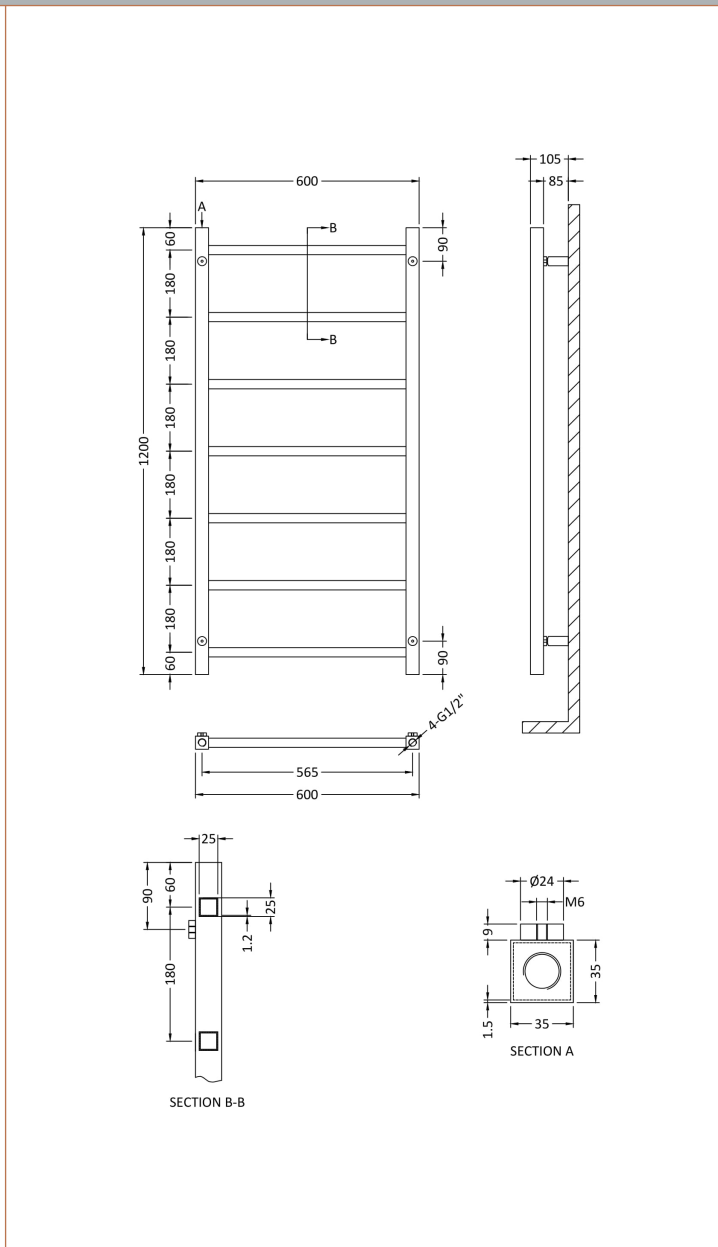

Sales Code: HL376

Description: Eton Radiator 1200mmx600mm

Product Dimensions

Height (mm):	1200
Width (mm):	600
Depth (mm):	44
Length (mm):	
Nett Weight (kg):	7.24

Packaging Dimensions

Height (mm):	60
Width (mm):	625
Length (mm):	1230
Gross Weight (kg):	9.6

Packaging Data

Box Colour:	White Cardboard Shrinkwrapped
Box Qty:	1
Label Size:	100 x 50
Label Colour:	White Label
Label Qty:	2

Outer Box Dimensions (If Applicable)

Height (mm):	
Width (mm):	
Length (mm):	
Gross Weight (kg):	
Barcode:	5055369003297

Product Details

Country of Origin:	China		
Fitting Instruction:	Yes		
Certification:	CE: No	RoHS: N/A	WEEE: N/A
Colour/Finish:	Chrome		
RAL No:	N/A		
Product Material:	Steel		
Heat Element Wattage:	Not Applicable		
Heating Element Wattage Compatible:	N/A		
BTU Outputs:	30°C / 451	50°C / 864	60°C / 1094
Thermal Outputs: (Watts)	30°C / 132	50°C / 253	60°C / 319
Pipe Centres - If Vertical:	444mm		
Pipe Centres - If Horizontal:	N/A		
Max Projection:	110mm		
Tube Diameter:	N/A		
Packaging Volume (L):	53		
Wall to Centre of Tappings:	N/A		
Floor to Centre of Tappings:	85		
Dual Fuel:	N/A		
IP Rating:			