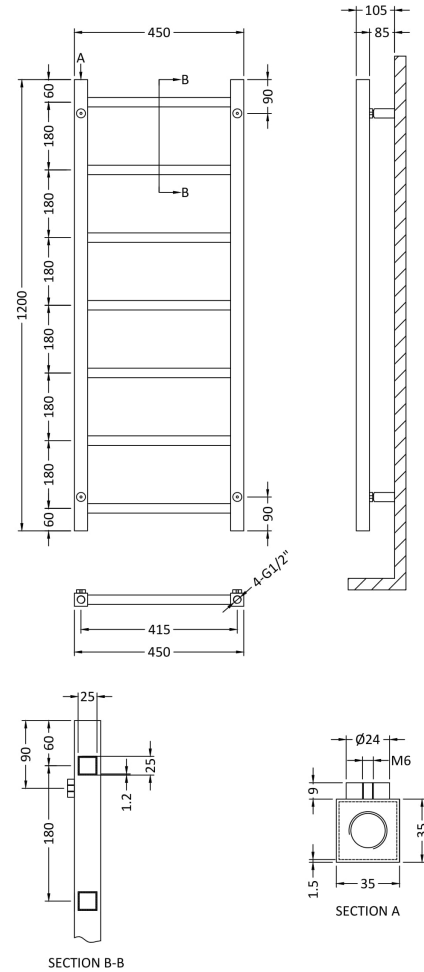

### Product Dimensions

Height (mm):	1200
Width (mm):	450
Depth (mm):	44
Length (mm):	
Nett Weight (kg):	6.3

### Packaging Dimensions

Height (mm):	60
Width (mm):	475
Length (mm):	1230
Gross Weight (kg):	8.2

### Outer Box Dimensions (If Applicable)

Height (mm):	
Width (mm):	
Length (mm):	
Gross Weight (kg):	
Barcode:	5055369003280

### Product Details

Country of Origin:	China
Fitting Instruction:	Yes
Certification:	CE: No    RoHS: N/A    WEEE: N/A
Colour/Finish:	Chrome
RAL No:	N/A
Product Material:	Steel
Heat Element Wattage:	Not Applicable
Heating Element Wattage Compatible:	N/A
BTU Outputs:	30°C / 362    50°C / 690    60°C / 874
Thermal Outputs: (Watts)	30°C / 106    50°C / 202    60°C / 255
Pipe Centres - If Vertical:	410mm
Pipe Centres - If Horizontal:	N/A
Max Projection:	190mm
Tube Diameter:	N/A
Packaging Volume (L):	40
Wall to Centre of Tappings:	N/A
Floor to Centre of Tappings:	85
Dual Fuel:	N/A
IP Rating:	