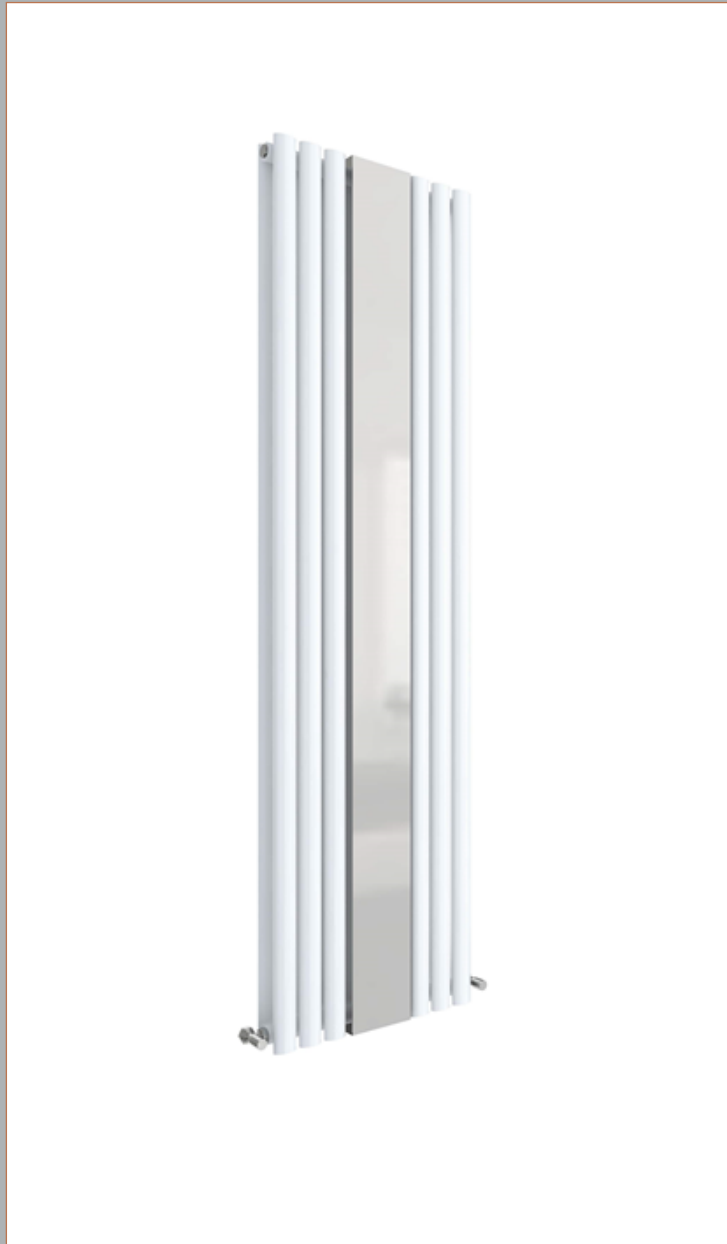

**Sales Code:** HL331

**Description:** Revive Double Panel With Mirror 1800X499

**Product Dimensions**

Height (mm):	1800
Width (mm):	499
Depth (mm):	78
Length (mm):	
Nett Weight (kg):	42.3

**Packaging Dimensions**

Height (mm):	1890
Width (mm):	560
Length (mm):	110
Gross Weight (kg):	42.8

**Packaging Data**

Box Colour:	White Cardboard Shrinkwrapped
Box Qty:	1
Label Size:	100 x 50
Label Colour:	White Label
Label Qty:	2

**Outer Box Dimensions (If Applicable)**

Height (mm):	
Width (mm):	
Length (mm):	
Gross Weight (kg):	
Barcode:	5055146143154

**Product Details**

Country of Origin:	China
Fitting Instruction:	Yes
Certification:	CE: Yes    RoHS: N/A    WEEE: N/A
Colour/Finish:	High Gloss White
RAL No:	9016
Product Material:	Steel
Heat Element Wattage:	Not Applicable
Heating Element Wattage Compatible:	N/A
BTU Outputs:	30°C / 1942    50°C / 4006    60°C / 5075
Thermal Outputs: (Watts)	30°C / 569    50°C / 1174    60°C / 1520
Pipe Centres - If Vertical:	
Pipe Centres - If Horizontal:	589
Max Projection:	110mm
Tube Diameter:	
Packaging Volume (L):	
Wall to Centre of Tappings:	N/A
Floor to Centre of Tappings:	51
Dual Fuel:	N/A
IP Rating:	