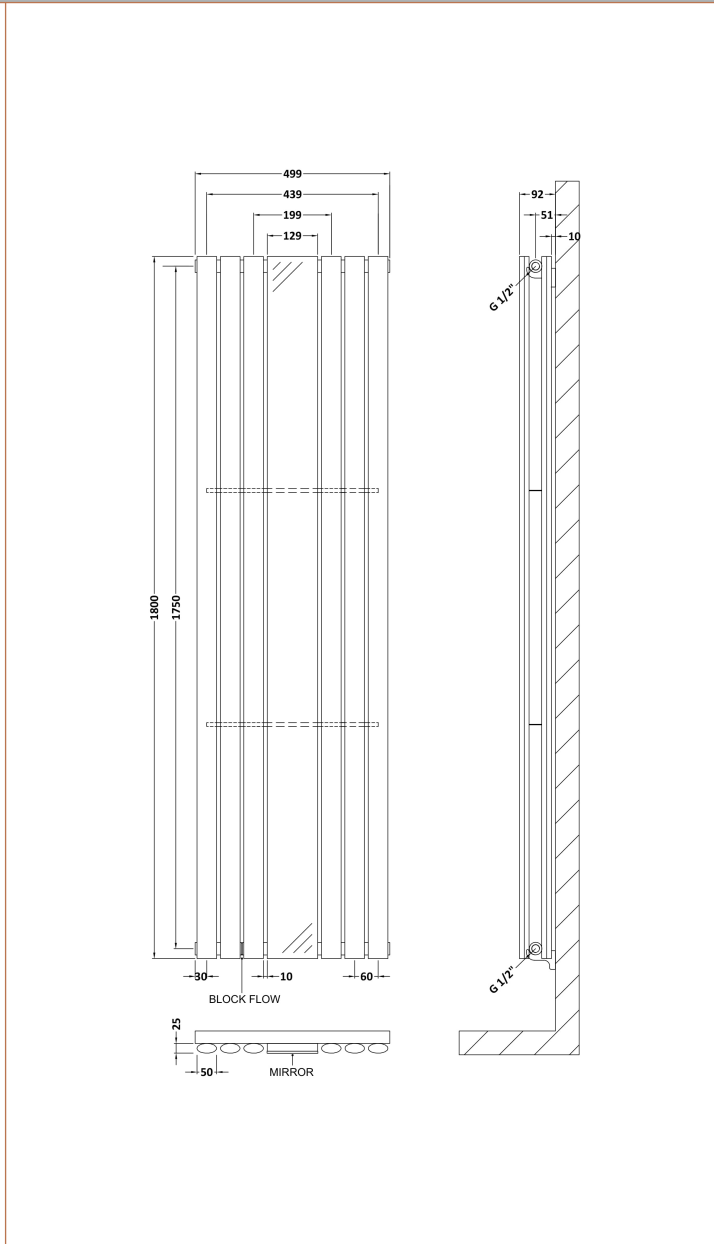

**Sales Code:** HL331

**Description:** Revive Double Panel With Mirror 1800X499

**Product Dimensions**

Height (mm):	1800
Width (mm):	499
Depth (mm):	78
Length (mm):	
Nett Weight (kg):	42.3

**Packaging Dimensions**

Height (mm):	1890
Width (mm):	560
Length (mm):	110
Gross Weight (kg):	42.8

**Packaging Data**

Box Colour:	White Cardboard Shrinkwrapped
Box Qty:	1
Label Size:	100 x 50
Label Colour:	White Label
Label Qty:	2

**Outer Box Dimensions (If Applicable)**

Height (mm):	
Width (mm):	
Length (mm):	
Gross Weight (kg):	
Barcode:	5055146143154

**Product Details**

Country of Origin:	China
Fitting Instruction:	Yes
Certification:	CE: Yes    RoHS: N/A    WEEE: N/A
Colour/Finish:	High Gloss White
RAL No:	9016
Product Material:	Steel
Heat Element Wattage:	Not Applicable
Heating Element Wattage Compatible:	N/A
BTU Outputs:	30°C / 1942    50°C / 4006    60°C / 5075
Thermal Outputs: (Watts)	30°C / 569    50°C / 1174    60°C / 1520
Pipe Centres - If Vertical:	
Pipe Centres - If Horizontal:	589
Max Projection:	110mm
Tube Diameter:	
Packaging Volume (L):	
Wall to Centre of Tappings:	N/A
Floor to Centre of Tappings:	51
Dual Fuel:	N/A
IP Rating:	