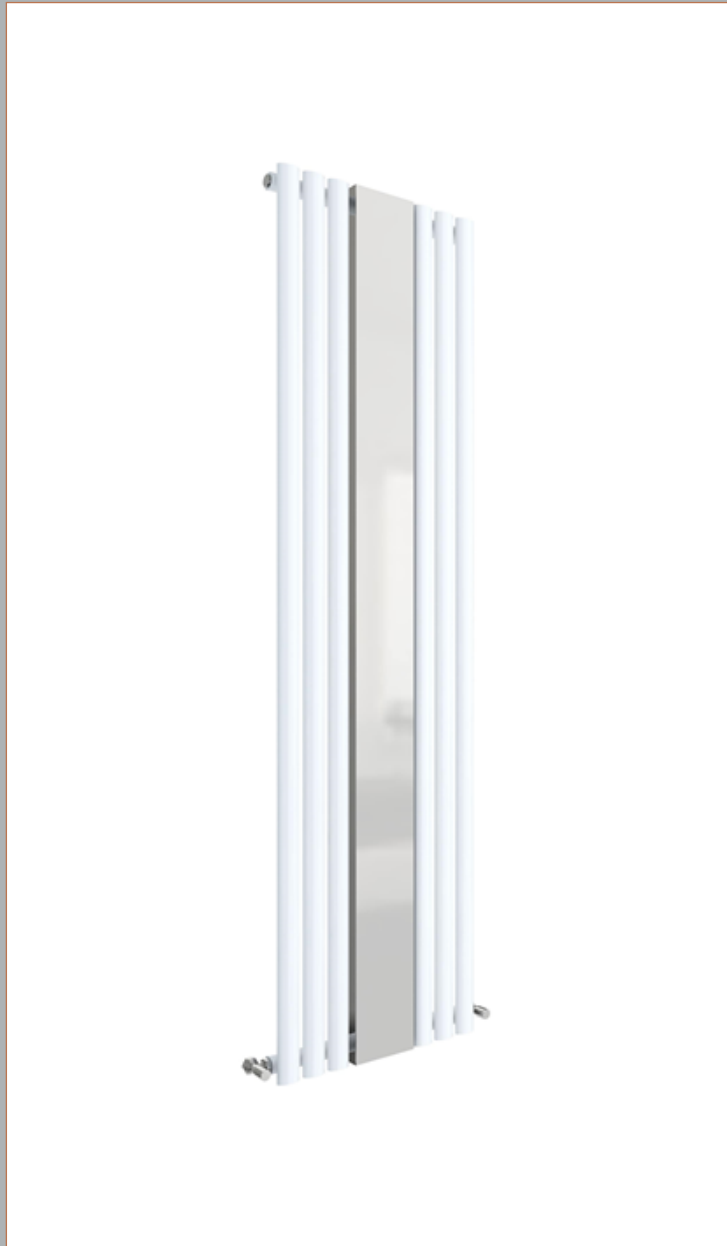

Sales Code: HL330

Description: Revive Single Panel With Mirror 1800X499

Product Dimensions

Height (mm):	1800
Width (mm):	499
Depth (mm):	55
Length (mm):	
Nett Weight (kg):	27.4

Packaging Dimensions

Height (mm):	1940
Width (mm):	560
Length (mm):	80
Gross Weight (kg):	27.9

Packaging Data

Box Colour:	White Cardboard Shrinkwrapped
Box Qty:	1
Label Size:	100 x 50
Label Colour:	White Label
Label Qty:	2

Outer Box Dimensions (If Applicable)

Height (mm):	
Width (mm):	
Length (mm):	
Gross Weight (kg):	
Barcode:	5055146192213

Product Details

Country of Origin:	China
Fitting Instruction:	Yes
Certification:	CE: Yes RoHS: N/A WEEE: N/A
Colour/Finish:	High Gloss White
RAL No:	9016
Product Material:	Steel
Heat Element Wattage:	Not Applicable
Heating Element Wattage Compatible:	N/A
BTU Outputs:	30°C / 1195 50°C / 2566 60°C / 3251
Thermal Outputs: (Watts)	30°C / 350 50°C / 752 60°C / 987
Pipe Centres - If Vertical:	
Pipe Centres - If Horizontal:	589
Max Projection:	110mm
Tube Diameter:	
Packaging Volume (L):	
Wall to Centre of Tappings:	N/A
Floor to Centre of Tappings:	51
Dual Fuel:	N/A
IP Rating:	