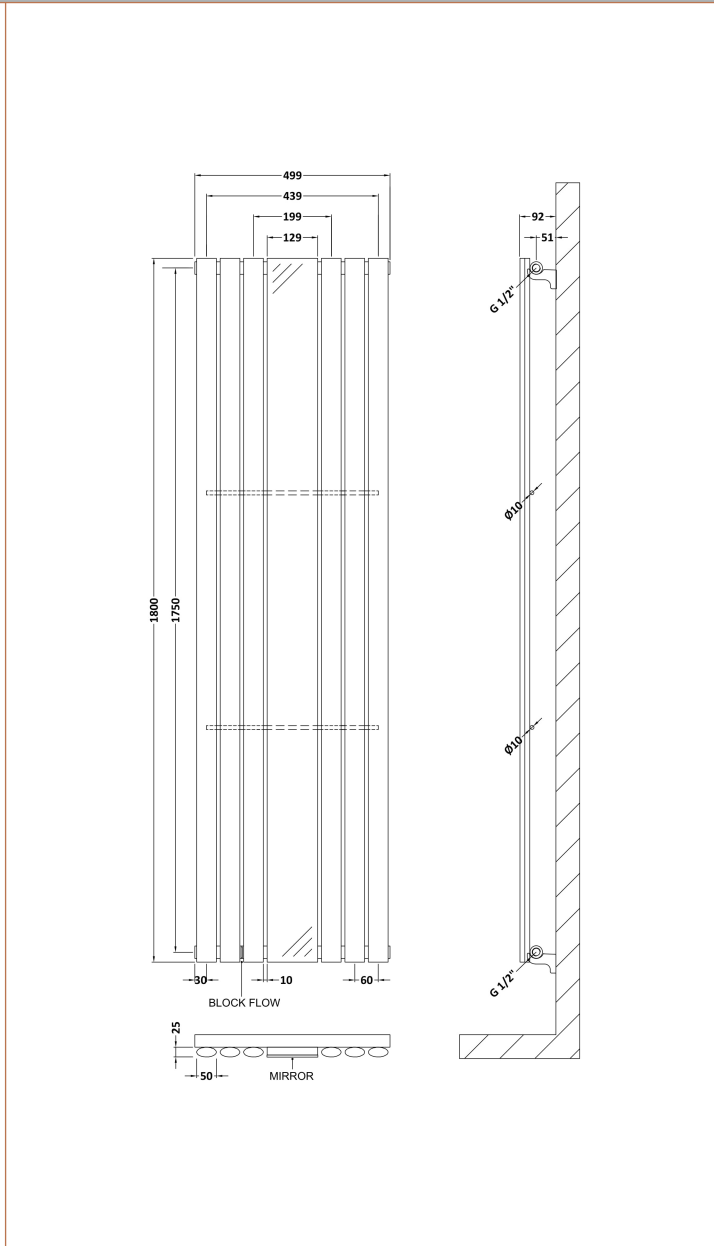

Sales Code: HL330

Description: Revive Single Panel With Mirror 1800X499

Product Dimensions

Height (mm):	1800
Width (mm):	499
Depth (mm):	55
Length (mm):	
Nett Weight (kg):	27.4

Packaging Dimensions

Height (mm):	1940
Width (mm):	560
Length (mm):	80
Gross Weight (kg):	27.9

Packaging Data

Box Colour:	White Cardboard Shrinkwrapped
Box Qty:	1
Label Size:	100 x 50
Label Colour:	White Label
Label Qty:	2

Outer Box Dimensions (If Applicable)

Height (mm):	
Width (mm):	
Length (mm):	
Gross Weight (kg):	
Barcode:	5055146192213

Product Details

Country of Origin:	China
Fitting Instruction:	Yes
Certification:	CE: Yes RoHS: N/A WEEE: N/A
Colour/Finish:	High Gloss White
RAL No:	9016
Product Material:	Steel
Heat Element Wattage:	Not Applicable
Heating Element Wattage Compatible:	N/A
BTU Outputs:	30°C / 1195 50°C / 2566 60°C / 3251
Thermal Outputs: (Watts)	30°C / 350 50°C / 752 60°C / 987
Pipe Centres - If Vertical:	
Pipe Centres - If Horizontal:	589
Max Projection:	110mm
Tube Diameter:	
Packaging Volume (L):	
Wall to Centre of Tappings:	N/A
Floor to Centre of Tappings:	51
Dual Fuel:	N/A
IP Rating:	