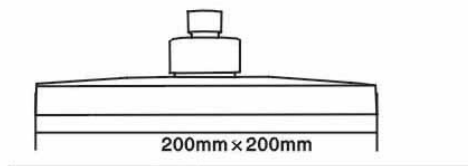

Sales Code: HEAD50

Description: Square Shower Head 200mm

Product Dimensions

Length (mm):	
Width (mm):	200
Height (mm):	60
Depth (mm):	200
Nett Weight (kg):	0.72

Packaging Dimensions

Length (mm):	210
Width (mm):	210
Height (mm):	
Gross Weight (kg):	0.72

Packaging Data

Box Colour:	White Cardboard Box
Box Qty:	1
Label Size:	100 x 50
Label Colour:	White Label
Label Qty:	2

Outer Box Dimensions (If Applicable)

Length (mm):	
Width (mm):	225
Height (mm):	430
Depth (mm):	265
Gross Weight (kg):	29
Barcode:	5055369016020

Product Details

Country of Origin:	China
Fitting Instruction:	No
Product Material:	Brass/ABS
Mount Type:	Wall, Surface
Outlet Elbow Supplied:	No
Easy Clean:	Yes
Head Included:	Yes
Handset Included:	No
Body Jets Included:	Not Applicable
No of Body Jets:	Not Applicable
Operating Pressure (bar):	0.2
Valve/Cartridge Type:	Not Applicable
Flow Rates (L/min):	0.1 bar: N/A 0.5 bar: N/A 1 bar: N/A 2 bar: N/A 3 bar: N/A
TMV2 Approved:	No Approval No: N/A
TMV3 Approved:	No Approval No: N/A
WRAS Approved:	No Approval No: N/A
Head Function:	Single
Handset Function:	Not Applicable
Body Jet Info:	Not Applicable
Pipe Size:	Not Applicable
Pipe Centres:	N/A
Colour/Finish:	Chrome
Hose Included:	Not Applicable
No. of Outlets:	N/A