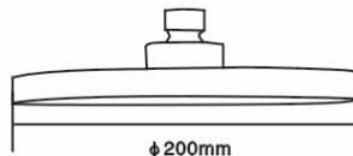

Sales Code: HEAD49

Description: Round Shower Head 200mm

Product Dimensions

Length (mm):	
Width (mm):	200
Height (mm):	50
Depth (mm):	200
Nett Weight (kg):	0.37

Packaging Dimensions

Length (mm):	50
Width (mm):	212
Height (mm):	
Gross Weight (kg):	0.38

Packaging Data

Box Colour:	White Cardboard Box
Box Qty:	1
Label Size:	100 x 50
Label Colour:	White Label
Label Qty:	2

Outer Box Dimensions (If Applicable)

Length (mm):	
Width (mm):	225
Height (mm):	430
Depth (mm):	265
Gross Weight (kg):	4
Barcode:	5055369016013

Product Details

Country of Origin:	China
Fitting Instruction:	No
Product Material:	Brass/ABS
Mount Type:	Wall, Surface
Outlet Elbow Supplied:	No
Easy Clean:	Yes
Head Included:	Yes
Handset Included:	No
Body Jets Included:	Not Applicable
No of Body Jets:	Not Applicable
Operating Pressure (bar):	0.2
Valve/Cartridge Type:	Not Applicable
Flow Rates (L/min):	0.1 bar: N/A 0.5 bar: N/A 1 bar: N/A 2 bar: N/A 3 bar: N/A
TMV2 Approved:	No Approval No: N/A
TMV3 Approved:	No Approval No: N/A
WRAS Approved:	No Approval No: N/A
Head Function:	Single
Handset Function:	Not Applicable
Body Jet Info:	Not Applicable
Pipe Size:	Not Applicable
Pipe Centres:	N/A
Colour/Finish:	Chrome
Hose Included:	Not Applicable
No. of Outlets:	N/A