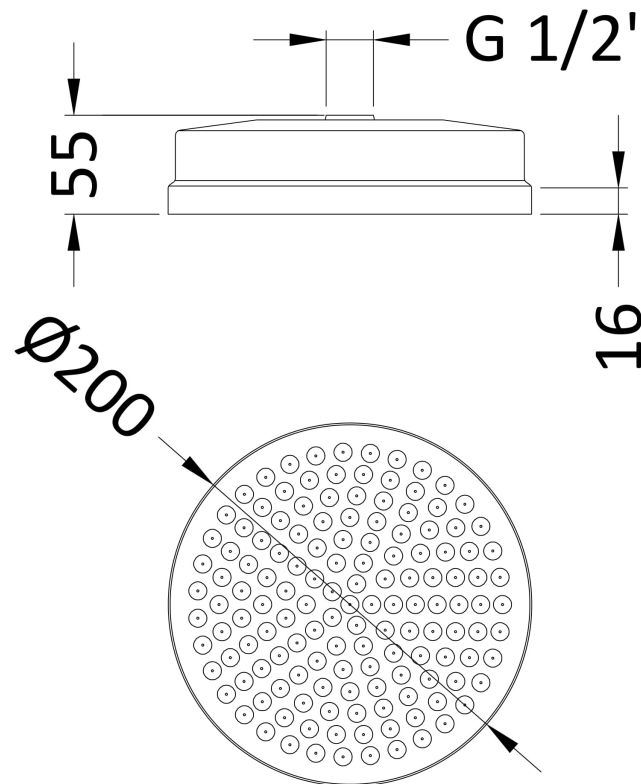

Sales Code: HEAD01

Description: Tec 8" Fixed Head 200mm Diameter

Product Dimensions

Length (mm):	
Width (mm):	200
Height (mm):	55
Depth (mm):	200
Nett Weight (kg):	1

Packaging Dimensions

Length (mm):	210
Width (mm):	205
Height (mm):	
Gross Weight (kg):	1

Packaging Data

Box Colour:	White Cardboard Box
Box Qty:	1
Label Size:	100 x 50
Label Colour:	White Label
Label Qty:	2

Outer Box Dimensions (If Applicable)

Length (mm):	
Width (mm):	220
Height (mm):	385
Depth (mm):	430
Gross Weight (kg):	12
Barcode:	5055146185611

Product Details

Country of Origin:	China
Fitting Instruction:	No
Product Material:	Brass
Mount Type:	Wall, Surface
Outlet Elbow Supplied:	No
Easy Clean:	
Head Included:	Yes
Handset Included:	No
Body Jets Included:	Not Applicable
No of Body Jets:	
Operating Pressure (bar):	0.5
Valve/Cartridge Type:	Not Applicable
Flow Rates (L/min):	0.1 bar: N/A 0.5 bar: N/A 1 bar: N/A 2 bar: N/A 3 bar: N/A
TMV2 Approved:	No Approval No: N/A
TMV3 Approved:	No Approval No: N/A
WRAS Approved:	No Approval No: N/A
Head Function:	Single
Handset Function:	
Body Jet Info:	Not Applicable
Pipe Size:	Not Applicable
Pipe Centres:	Not Applicable
Colour/Finish:	Chrome
Hose Included:	
No. of Outlets:	N/A