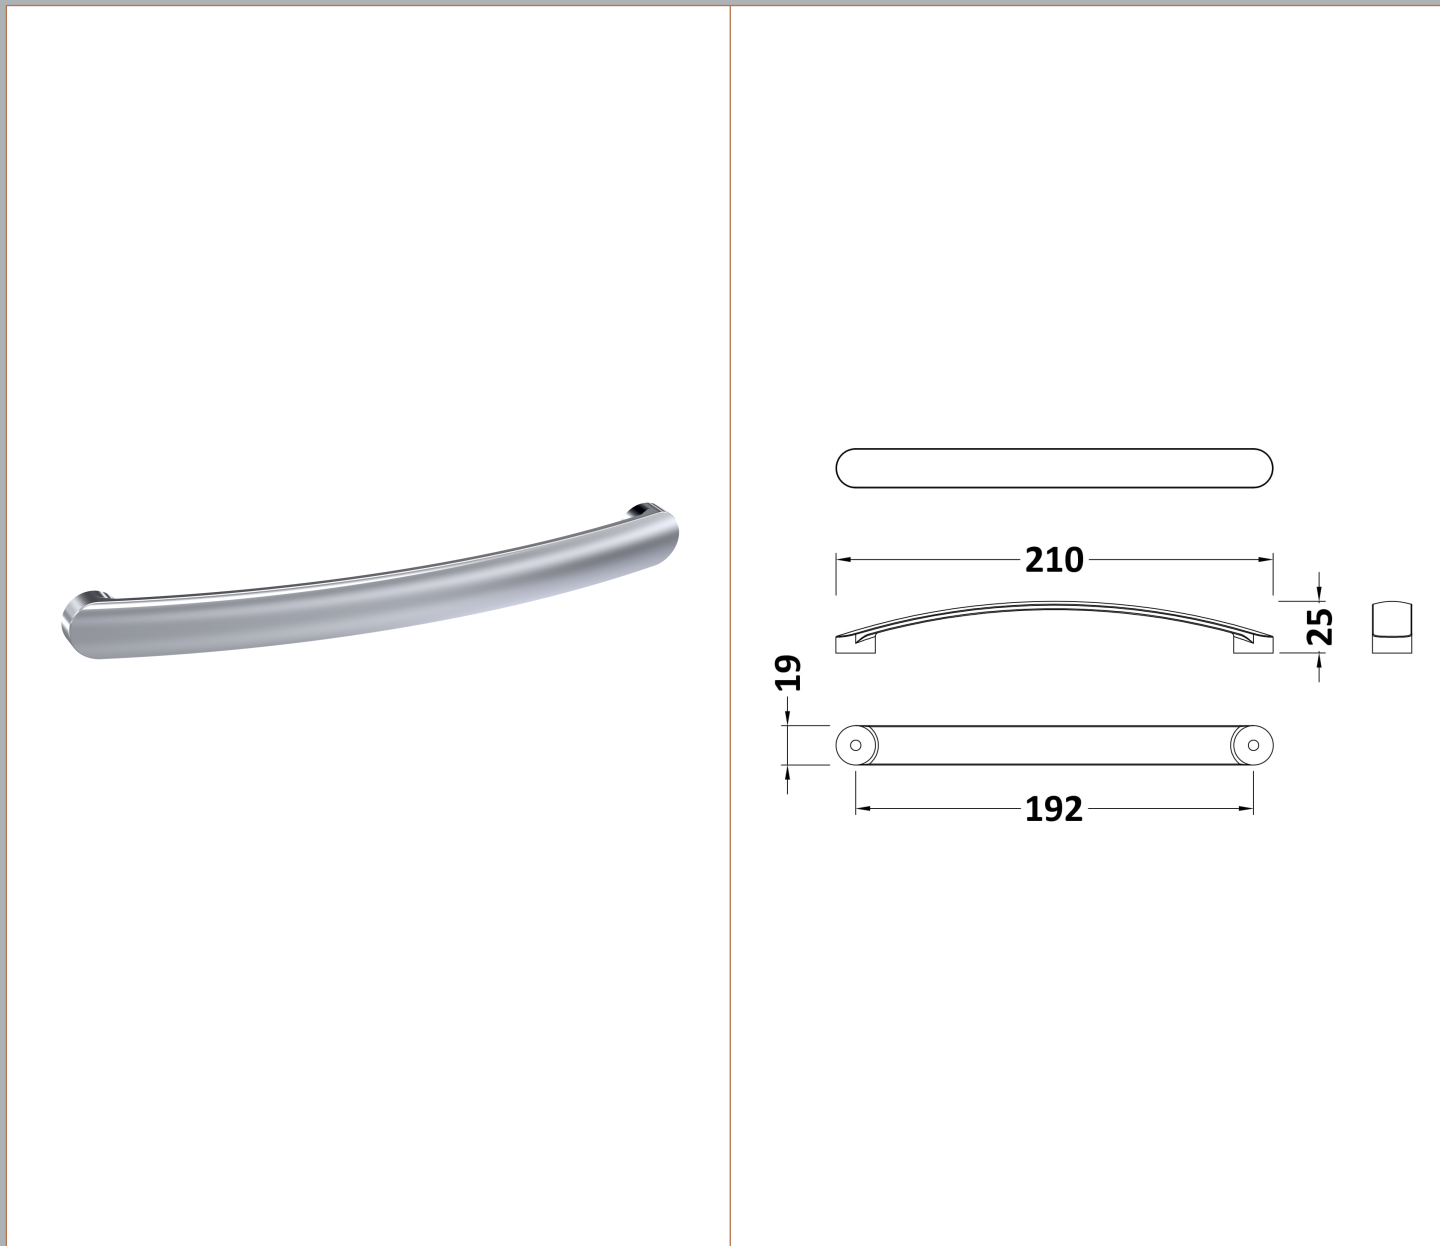

Sales Code: H197

Description: 210mm D Shape Bar Handle

Product Dimensions

Length (mm):	
Width (mm):	19
Height (mm):	210
Depth (mm):	24
Nett Weight (kg):	0.25

Packaging Dimensions

Height (mm):	206
Width (mm):	15
Depth (mm):	24
Gross Weight (kg):	0.25

Packaging Data

Box Colour:	Polybagged
Box Qty:	1
Label Size:	100 x 50
Label Colour:	White Label
Label Qty:	1

Outer Box Dimensions (If Applicable)

Height (mm):	
Width (mm):	
Length (mm):	
Depth (mm):	
Gross Weight (kg):	
Barcode:	5056211874850

Product Details

Country of Origin:	China
Fitting Instruction:	No
CE Certification:	N/A
Product Material:	Brass
Heating Element Wattage:	Not Applicable
Colour/Finish:	Chrome
Product Diameter:	N/A
Connection Size:	196mm Centres