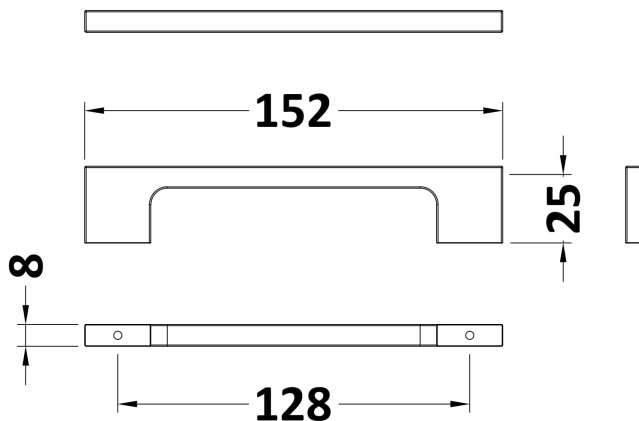

Sales Code: H196

Description: 150mm Slim Line D Handle

Product Dimensions

Length (mm):	
Width (mm):	20
Height (mm):	150
Depth (mm):	30
Nett Weight (kg):	0.25

Packaging Dimensions

Height (mm):	50
Width (mm):	50
Depth (mm):	30
Gross Weight (kg):	0.25

Packaging Data

Box Colour:	Polybagged
Box Qty:	1
Label Size:	100 x 50
Label Colour:	White Label
Label Qty:	1

Outer Box Dimensions (If Applicable)

Height (mm):	
Width (mm):	
Length (mm):	
Depth (mm):	
Gross Weight (kg):	
Barcode:	5056211873846

Product Details

Country of Origin:	China
Fitting Instruction:	No
CE Certification:	N/A
Product Material:	Brass
Heating Element Wattage:	Not Applicable
Colour/Finish:	Brushed Brass
Product Diameter:	N/A
Connection Size:	128mm Centres