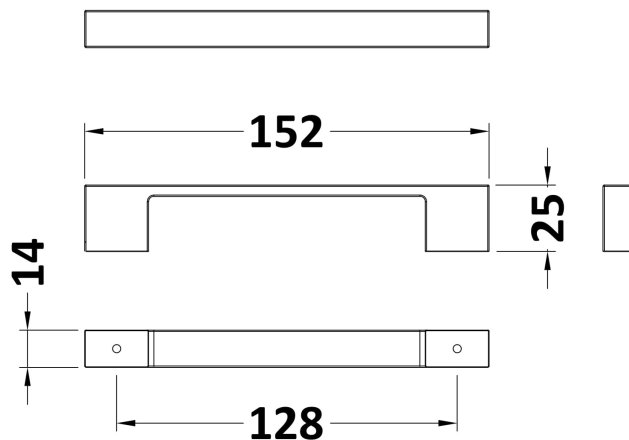

Sales Code: H195

Description: 150mm D Handle

Product Dimensions

Length (mm):	
Width (mm):	24
Height (mm):	150
Depth (mm):	29
Nett Weight (kg):	0.25

Packaging Dimensions

Height (mm):	50
Width (mm):	50
Depth (mm):	30
Gross Weight (kg):	0.25

Packaging Data

Box Colour:	Polybagged
Box Qty:	1
Label Size:	100 x 50
Label Colour:	White Label
Label Qty:	1

Outer Box Dimensions (If Applicable)

Height (mm):	
Width (mm):	
Length (mm):	
Depth (mm):	
Gross Weight (kg):	
Barcode:	5056211873839

Product Details

Country of Origin:	China
Fitting Instruction:	No
CE Certification:	N/A
Product Material:	Brass
Heating Element Wattage:	Not Applicable
Colour/Finish:	Brushed Brass
Product Diameter:	N/A
Connection Size:	128mm Centres