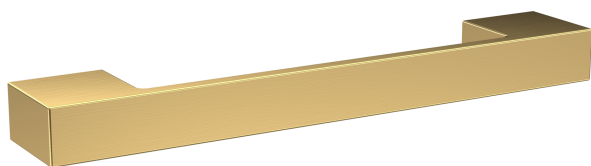

Sales Code: H195

Description: 150mm D Handle

Product Dimensions

Length (mm):	
Width (mm):	24
Height (mm):	150
Depth (mm):	29
Nett Weight (kg):	0.25

Packaging Dimensions

Height (mm):	50
Width (mm):	50
Depth (mm):	30
Gross Weight (kg):	0.25

Packaging Data

Box Colour:	Polybagged
Box Qty:	1
Label Size:	100 x 50
Label Colour:	White Label
Label Qty:	1

Outer Box Dimensions (If Applicable)

Height (mm):	
Width (mm):	
Length (mm):	
Depth (mm):	
Gross Weight (kg):	
Barcode:	5056211873839

Product Details

Country of Origin:	China
Fitting Instruction:	No
CE Certification:	N/A
Product Material:	Brass
Heating Element Wattage:	Not Applicable
Colour/Finish:	Brushed Brass
Product Diameter:	N/A
Connection Size:	128mm Centres