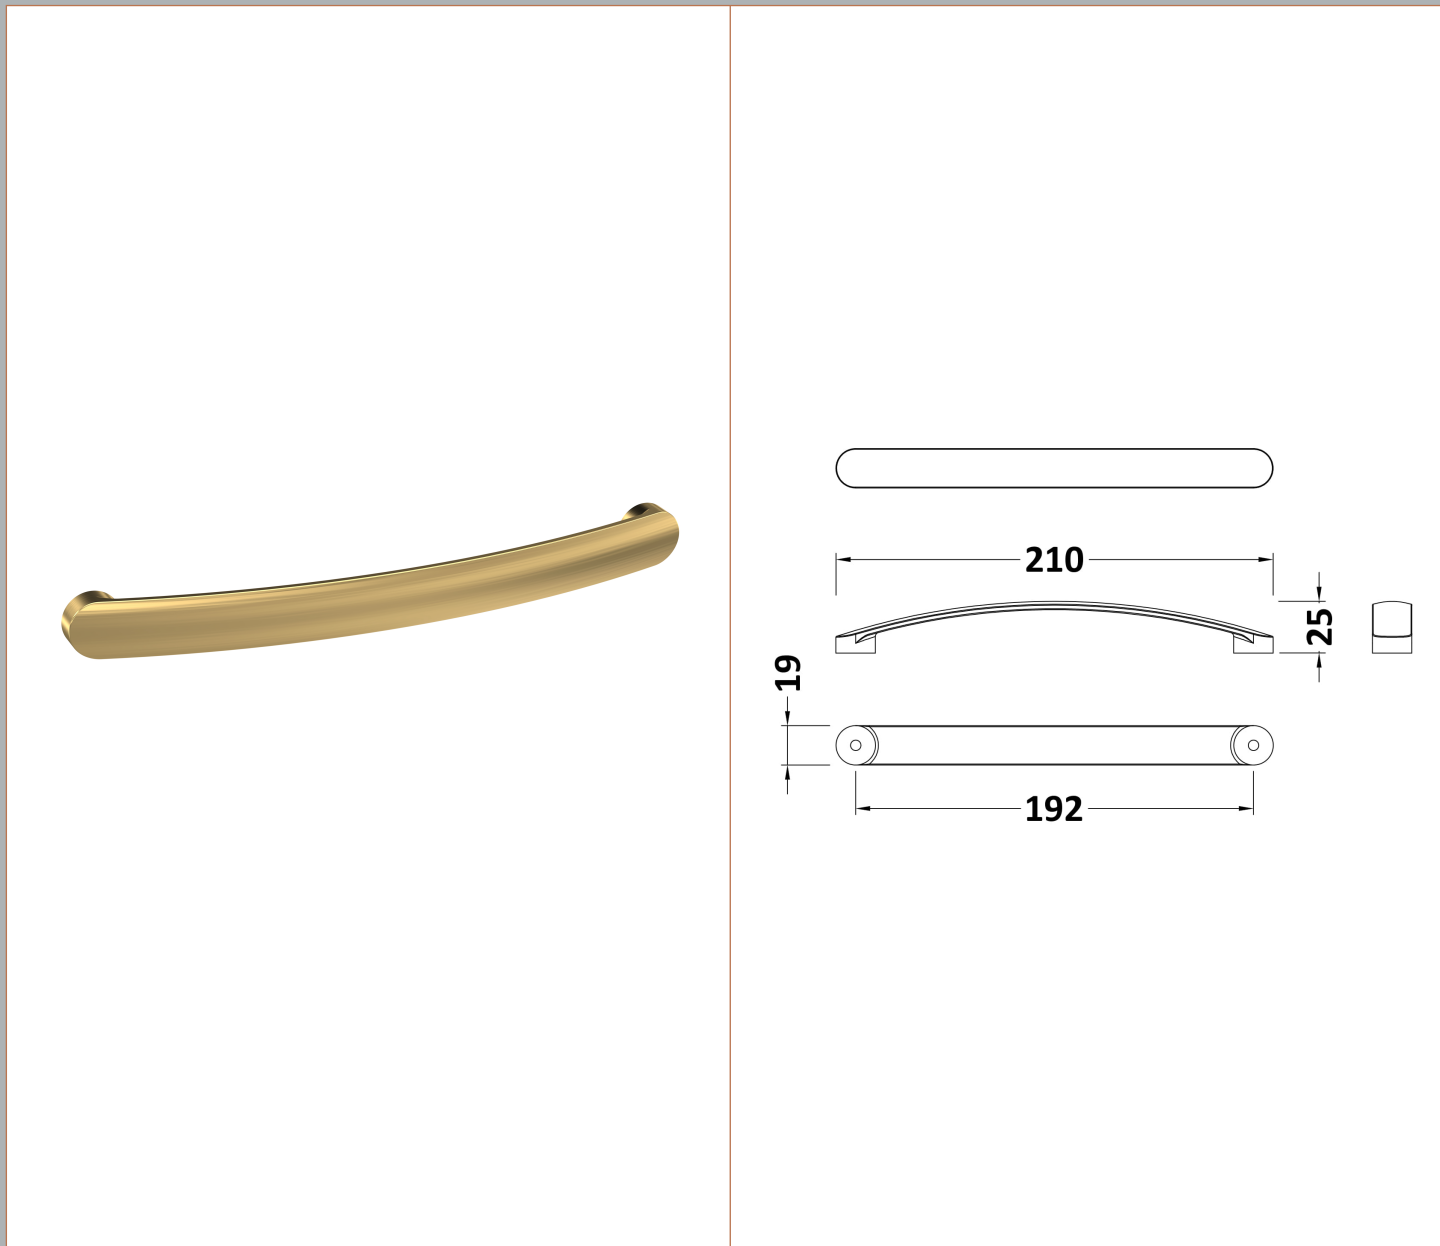

Sales Code: H191

Description: 210mm D Shape Bar Handle

**Product Dimensions**

Length (mm):	
Width (mm):	19
Height (mm):	210
Depth (mm):	24
Nett Weight (kg):	0.25

**Packaging Dimensions**

Height (mm):	50
Width (mm):	50
Depth (mm):	30
Gross Weight (kg):	0.25

**Packaging Data**

Box Colour:	Polybagged
Box Qty:	1
Label Size:	100 x 50
Label Colour:	White Label
Label Qty:	1

**Outer Box Dimensions (If Applicable)**

Height (mm):	
Width (mm):	
Length (mm):	
Depth (mm):	
Gross Weight (kg):	
Barcode:	5056211873273

**Product Details**

Country of Origin:	China
Fitting Instruction:	No
CE Certification:	N/A
Product Material:	Brass
Heating Element Wattage:	Not Applicable
Colour/Finish:	Brushed Brass
Product Diameter:	N/A
Connection Size:	196mm Centres