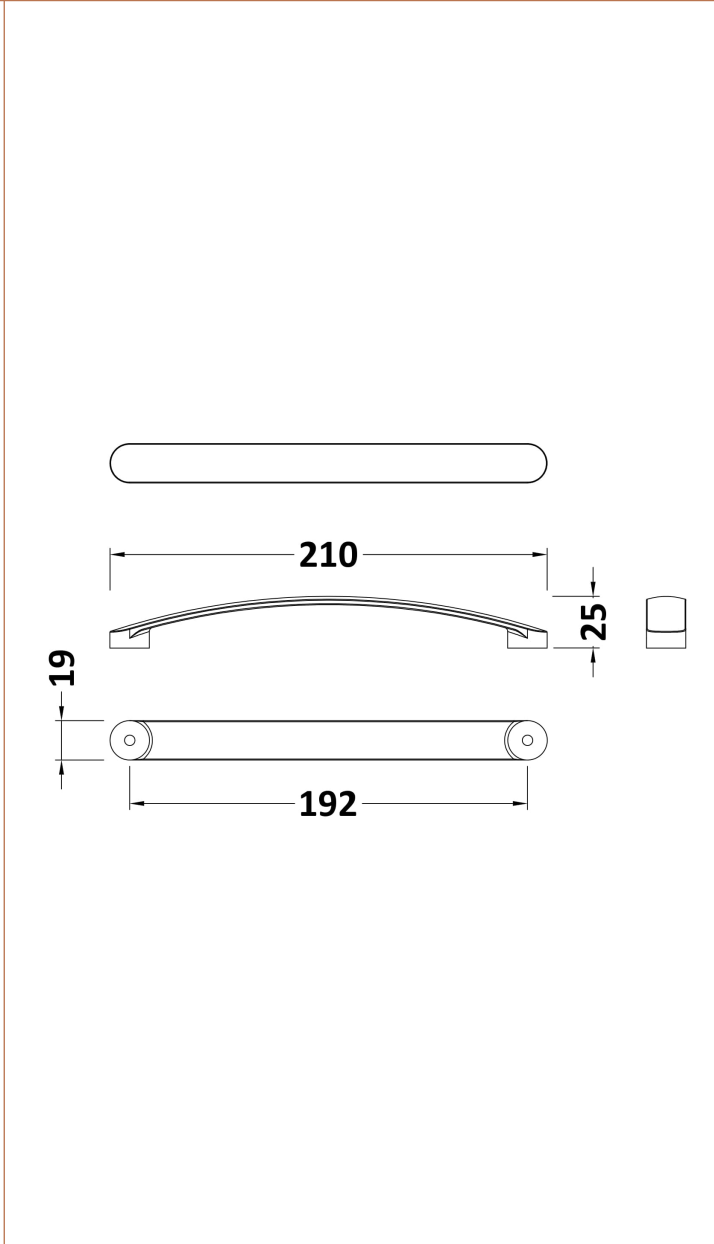

Sales Code: H190

Description: 210mm D Shape Bar Handle

Product Dimensions

Length (mm):	
Width (mm):	19
Height (mm):	210
Depth (mm):	24
Nett Weight (kg):	0.25

Packaging Dimensions

Height (mm):	50
Width (mm):	50
Depth (mm):	30
Gross Weight (kg):	0.25

Packaging Data

Box Colour:	Polybagged
Box Qty:	1
Label Size:	100 x 50
Label Colour:	White Label
Label Qty:	1

Outer Box Dimensions (If Applicable)

Height (mm):	
Width (mm):	
Length (mm):	
Depth (mm):	
Gross Weight (kg):	
Barcode:	5056211873266

Product Details

Country of Origin:	China
Fitting Instruction:	No
CE Certification:	N/A
Product Material:	Brass
Heating Element Wattage:	Not Applicable
Colour/Finish:	
Product Diameter:	N/A
Connection Size:	196mm Centres