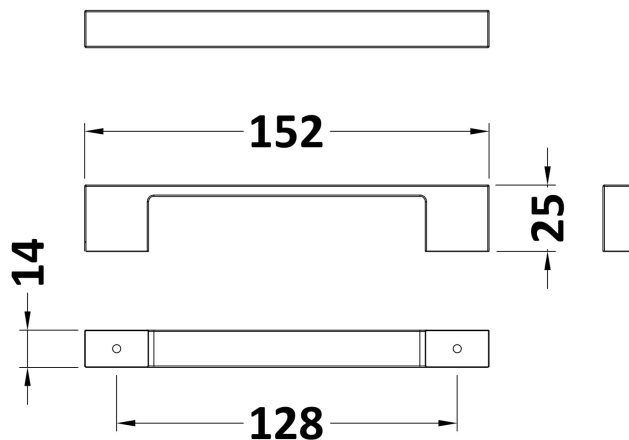

Sales Code: H188

Description: 150mm D Handle

Product Dimensions

Length (mm):	
Width (mm):	24
Height (mm):	150
Depth (mm):	29
Nett Weight (kg):	0.25

Packaging Dimensions

Height (mm):	50
Width (mm):	50
Depth (mm):	30
Gross Weight (kg):	0.25

Packaging Data

Box Colour:	Polybagged
Box Qty:	1
Label Size:	100 x 50
Label Colour:	White Label
Label Qty:	1

Outer Box Dimensions (If Applicable)

Height (mm):	
Width (mm):	
Length (mm):	
Depth (mm):	
Gross Weight (kg):	
Barcode:	5056211873242

Product Details

Country of Origin:	China
Fitting Instruction:	No
CE Certification:	N/A
Product Material:	Brass
Heating Element Wattage:	Not Applicable
Colour/Finish:	
Product Diameter:	N/A
Connection Size:	128mm Centres