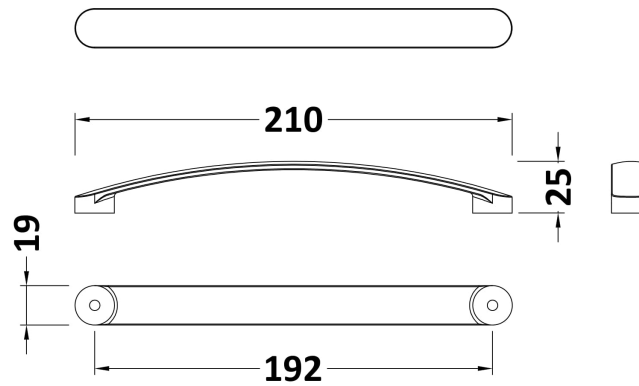

Sales Code: H184

Description: Satin Nickel D-Handle

Product Dimensions

Length (mm):	
Width (mm):	19
Height (mm):	211
Depth (mm):	24
Nett Weight (kg):	0.25

Packaging Dimensions

Height (mm):	206
Width (mm):	15
Depth (mm):	24
Gross Weight (kg):	0.25

Packaging Data

Box Colour:	Polybagged
Box Qty:	1
Label Size:	100 x 50
Label Colour:	White Label
Label Qty:	1

Outer Box Dimensions (If Applicable)

Height (mm):	
Width (mm):	
Length (mm):	
Depth (mm):	
Gross Weight (kg):	
Barcode:	5056211867395

Product Details

Country of Origin:	China
Fitting Instruction:	No
CE Certification:	N/A
Product Material:	Brass
Heating Element Wattage:	Not Applicable
Colour/Finish:	Satin Nickel
Product Diameter:	N/A
Connection Size:	192mm Centres