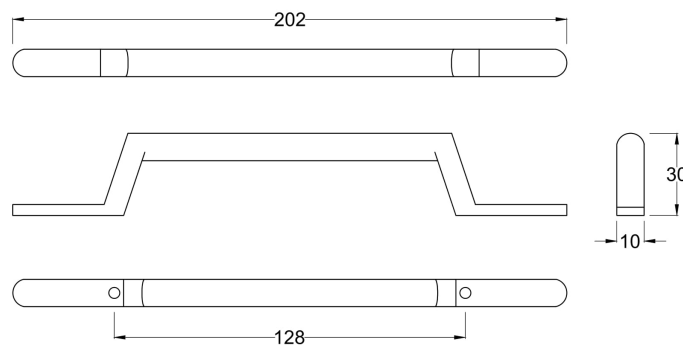

Sales Code: H1300

Description: Round Strap Handle

Product Dimensions

Length (mm):	
Width (mm):	10
Height (mm):	202
Depth (mm):	30
Nett Weight (kg):	0.1

Packaging Dimensions

Height (mm):	220
Width (mm):	30
Depth (mm):	20
Gross Weight (kg):	0.1

Packaging Data

Box Colour:	Polybagged
Box Qty:	1
Label Size:	100 x 50
Label Colour:	White Label
Label Qty:	1

Outer Box Dimensions (If Applicable)

Height (mm):	
Width (mm):	
Length (mm):	
Depth (mm):	
Gross Weight (kg):	
Barcode:	5056211855439

Product Details

Country of Origin:	United Kingdom
Fitting Instruction:	No
CE Certification:	N/A
Product Material:	Brass
Heating Element Wattage:	Not Applicable
Colour/Finish:	Chrome
Product Diameter:	N/A
Connection Size:	128 Centres