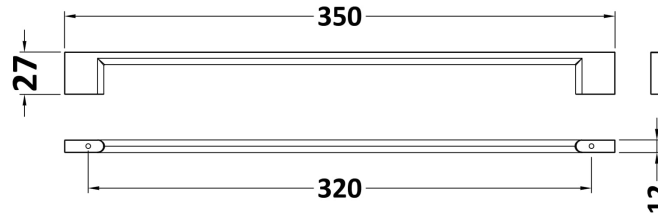

Sales Code: H006

Description: Design Handle Option 3 (320mm Centres)

Product Dimensions

Length (mm):	
Width (mm):	
Height (mm):	
Depth (mm):	
Nett Weight (kg):	0.16

Packaging Dimensions

Height (mm):	350
Width (mm):	9
Depth (mm):	27
Gross Weight (kg):	0.16

Packaging Data

Box Colour:	
Box Qty:	
Label Size:	x
Label Colour:	
Label Qty:	

Outer Box Dimensions (If Applicable)

Height (mm):	
Width (mm):	
Length (mm):	
Depth (mm):	
Gross Weight (kg):	
Barcode:	5055369051434

Product Details

Country of Origin:	China
Fitting Instruction:	No
CE Certification:	N/A
Product Material:	
Heating Element Wattage:	
Colour/Finish:	
Product Diameter:	
Connection Size:	